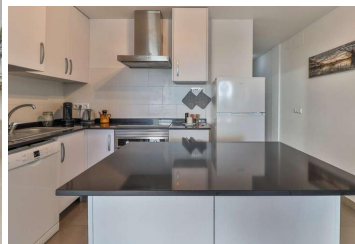

2 спальная комната квартира продается в Benitachell, Alicante

209.000€

A first-floor apartment in a building with an elevator. The apartment has a south orientation and views of farmland and towards the sea. The apartment building is situated in the town centre of Benitachell, all services are available on foot. The apartment has hot and cold air conditioning, two bedrooms, two bathrooms, and an open-plan living space. A parking bay in the underground garage is included.