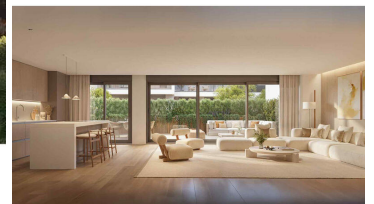

4 спальная комната квартира продается в Marbella, Málaga
2.600.000€

MARBELLA, Brand-New Luxury Resort Near Puerto Banús – Completion: Late 2027)

Discover the most exclusive new development near Puerto Banús, set to become one of Marbella's most sought-after addresses. With prices expected to rise as construction progresses, this is a prime investment opportunity in one of the most desirable locations on the Costa del Sol.

Prime Location – Nueva Andalucía

Nestled in the heart of Nueva Andalucía, this exceptional resort offers the perfect blend of tranquility and luxury, just minutes from the iconic Puerto Banús Marina. Surrounded by world-class golf courses, upscale amenities, fine dining, and designer shopping, this development is ideal for those seeking a sophisticated yet relaxed Mediterranean lifestyle. Just four minutes from Playa del Duque and Playa de Nueva Andalucía, residents can enjoy golden beaches, crystal-clear waters, and the refreshing Mediterranean breeze.

A Unique Architectural Masterpiece

Inspired by the traditional Andalusian patio, this visionary residential project redefines modern living. Designed to blend seamlessly with nature, the resort's terraced residences rise gracefully, offering breathtaking panoramic views. Natural light floods each home, creating bright, open spaces that harmonize contemporary design with the warmth of Mediterranean living.