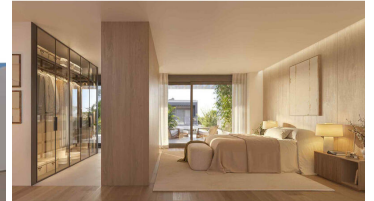

4 спальная комната квартира продается в Marbella, Málaga
2.600.000€

MARBELLA, Brand-New Luxury Resort Near Puerto Banús – Completion: Late 2027)

Discover the most exclusive new development near Puerto Banús, set to become one of Marbella's most sought-after addresses. With prices expected to rise as construction progresses, this is a prime investment opportunity in one of the most desirable locations on the Costa del Sol.

Prime Location – Nueva Andalucía

Nestled in the heart of Nueva Andalucía, this exceptional resort offers the perfect blend of tranquility and luxury, just minutes from the iconic Puerto Banús Marina. Surrounded by world-class golf courses, upscale amenities, fine dining, and designer shopping, this development is ideal for those seeking a sophisticated yet relaxed Mediterranean lifestyle. Just four minutes from Playa del Duque and Playa de Nueva Andalucía, residents can enjoy golden beaches, crystal-clear waters, and the refreshing Mediterranean breeze.

A Unique Architectural Masterpiece

Inspired by the traditional Andalusian patio, this visionary residential project redefines modern living. Designed to blend seamlessly with nature, the resort's terraced residences rise gracefully, offering breathtaking panoramic views. Natural light floods each home, creating bright, open spaces that harmonize contemporary design with the warmth of Mediterranean living.