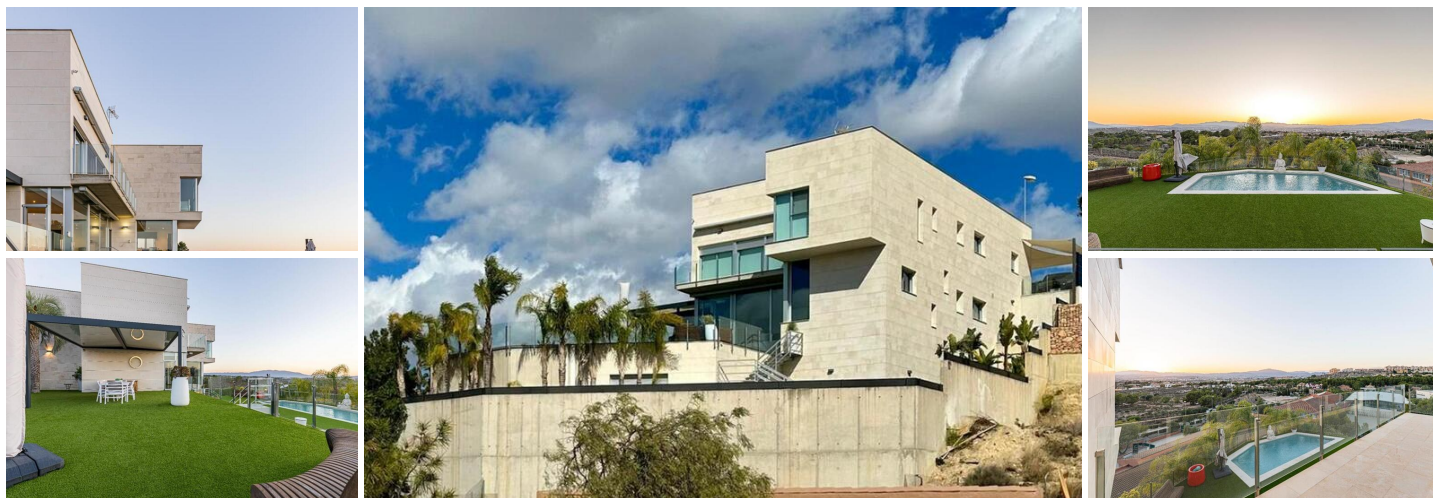

## 4 спальная комната вилла продается в Murcia, Murcia

1.490.000€

Fantastic design, majestic, sublime, located in one of the highest areas of Altorreal, with which the views are guaranteed; beautiful sunsets, where the interior and exterior spaces blend, creating a unique atmosphere. Innovative design with 3 floors; total built area 620m<sup>2</sup>: First floor and second floor with 320m<sup>2</sup>, ground floor of 300m<sup>2</sup>, built on a plot of 815m<sup>2</sup>.

The house is accessed from the second floor, where you find a large entrance hall, very bright, and the bedroom area. Master bedroom, very spacious and full of light, wonderful views, with ensuite bathroom and large dressing room. Two further bedrooms with shared bathroom.

The pool and garden area is wonderful, with panoramic views over the whole of Altorreal. Easy maintenance garden with pergola ideal for gatherings with family and friends.

The property is built with high quality materials and finishes, making it a unique and impeccable residence. Air conditioning hot/cold in all rooms, heating by radiators.

Unbeatable location and surroundings. The Urbanization Altorreal is located 8Km from Murcia capital, has all the

- |   |  |   |
|---|--|---|
|  4 спальни                        |  4 ванные комнаты |  620m <sup>2</sup> Размер сборки |
|  815m <sup>2</sup> Размер участка |  Бассейн          |  Golf                            |
|  directo                          |  |   |