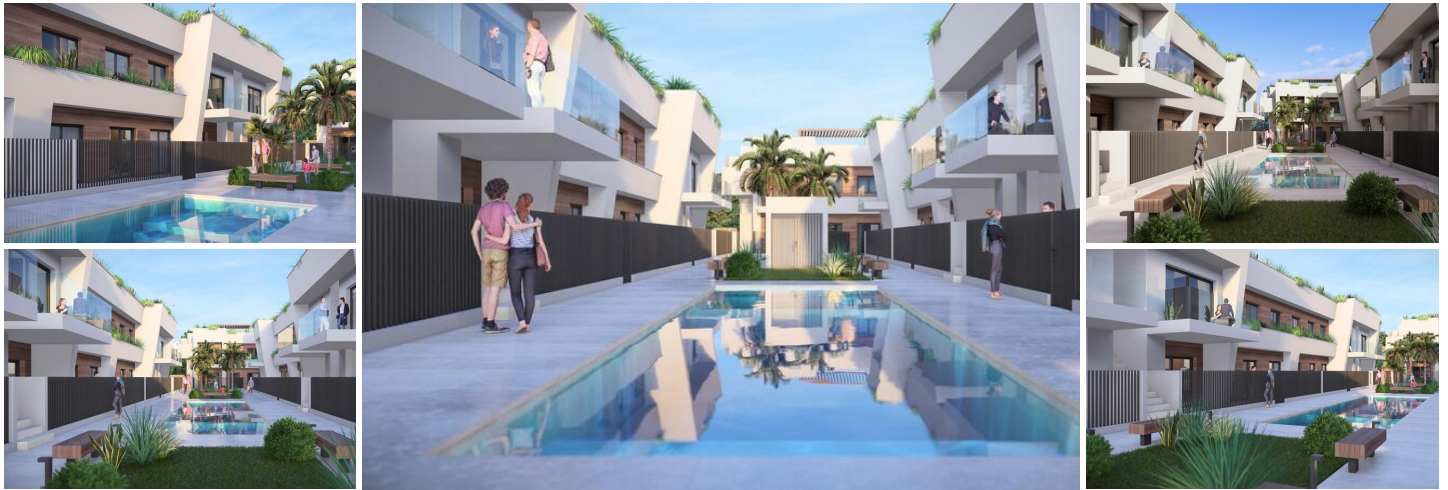

2 спальная комната городская тюрма продается в Torre Pacheco, Murcia

220.000€

New Construction Homes in Torre-Pacheco, Costa Cálida

Modern Bungalows with Exceptional Features

Discover a new residential complex in Torre-Pacheco, offering 24 stylish bungalows with 2 or 3 bedrooms. Choose between ground-floor homes with spacious terraces or first-floor units boasting private terraces and solariums. Each solarium includes a pergola, a barbecue area, and reinforced roofing, perfect for installing a jacuzzi. All homes come with a designated parking space and fully installed air conditioning, ensuring comfort year-round.

Prime Location in Torre-Pacheco

Nestled in the heart of Torre-Pacheco, this development enjoys proximity to essential amenities, including supermarkets, shops, bars, and restaurants. The vibrant town center, with its charming Spanish ambiance, is within walking distance. For beach lovers, the stunning Mar Menor is just a 10-minute drive away, offering golden sands and crystal-clear waters.

Enjoy Outstanding Community Amenities

The complex features a beautifully landscaped community area with lush gardens and a sparkling pool, providing a serene retreat to relax and unwind. The area's sunny climate, averaging 320 days of sunshine annually, complements these outdoor spaces perfectly.

Surrounded by Award-Winning Golf Courses

Torre-Pacheco is a golfer's paradise, surrounded by some of the most renowned golf courses in Spain. These courses are just a short drive away, making it an ideal location for golf enthusiasts.