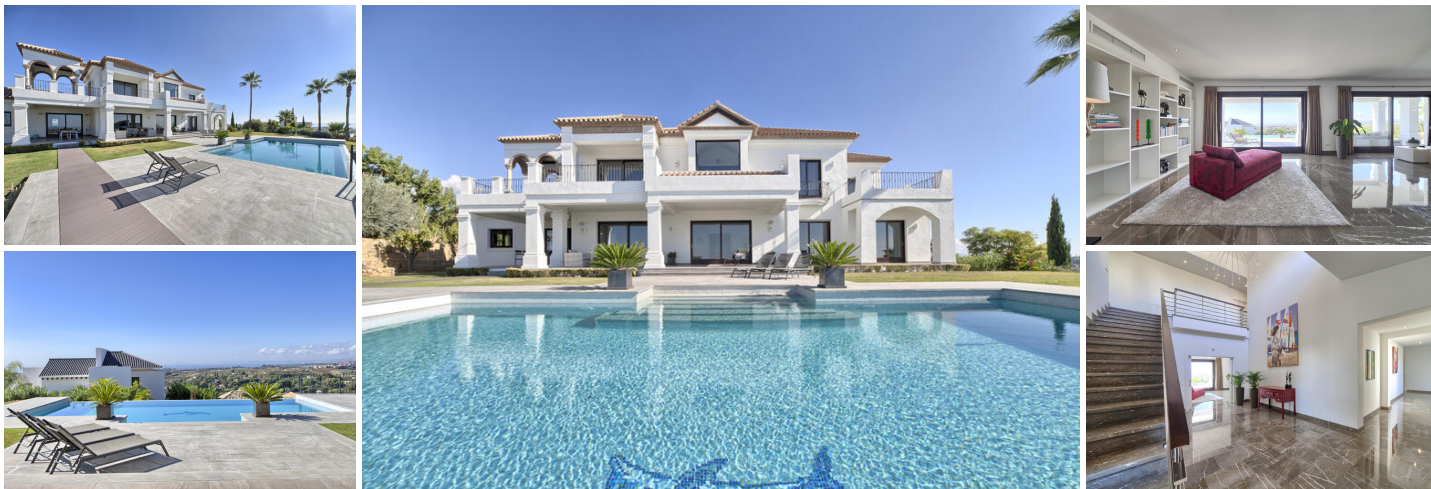

6 спальная комната вилла продается в Benahavis, Málaga

3.695.000€

Beautiful south facing 6 bed villa with spectacular views to the Mediterranean sea and the mountains. The property is distributed on the main floor in spacious hallway, large living area with fireplace, dining area with open plan fully fitted kitchen, three guest bedrooms sharing one bathroom, guest toilet and garage for 3 cars. There is direct access to the covered and uncovered terraces, the garden and the private heated pool. On the first floor we find the master bedroom suite, two guest bedrooms sharing one bathroom, and laundry room. Every bedroom has access to terraces and porches. On the lower floor there is a separate extra room/area with bathroom (fitness), storage and technical room. This villa is built to the highest quality standards and incorporates Italian marble floors, A/C with heating, underfloor heating and alarm system. It is located within a gated community with 24hrs security. The location of the property is ideal, close to all amenities and the beach, 10 minutes to Puerto Banús. Next to the 5* Villa Padierna Hotel with all its facilities.