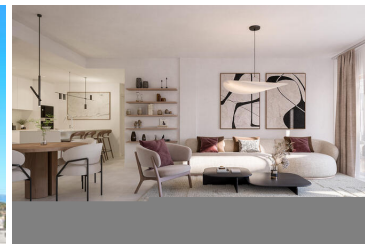

1 спальная комната квартира продается в Estepona, Málaga

350.000€

New and exclusive boutique residential complex, consisting of 25 homes with 1, 2, and 3 bedrooms, distributed across two buildings.

All the homes are oriented towards the sea, allowing you to enjoy abundant natural light throughout the day.

The complex features a spacious outdoor pool in its central area, beautiful gardens, and a gym, all located within the same development, offering convenience and functionality for its residents. The south-facing orientation of the homes maximizes natural light and provides unparalleled views of the spectacular Mediterranean coastal scenery. Designed by a prestigious architectural firm, the apartments reflect a strong commitment to sustainability, both in the homes and common areas.