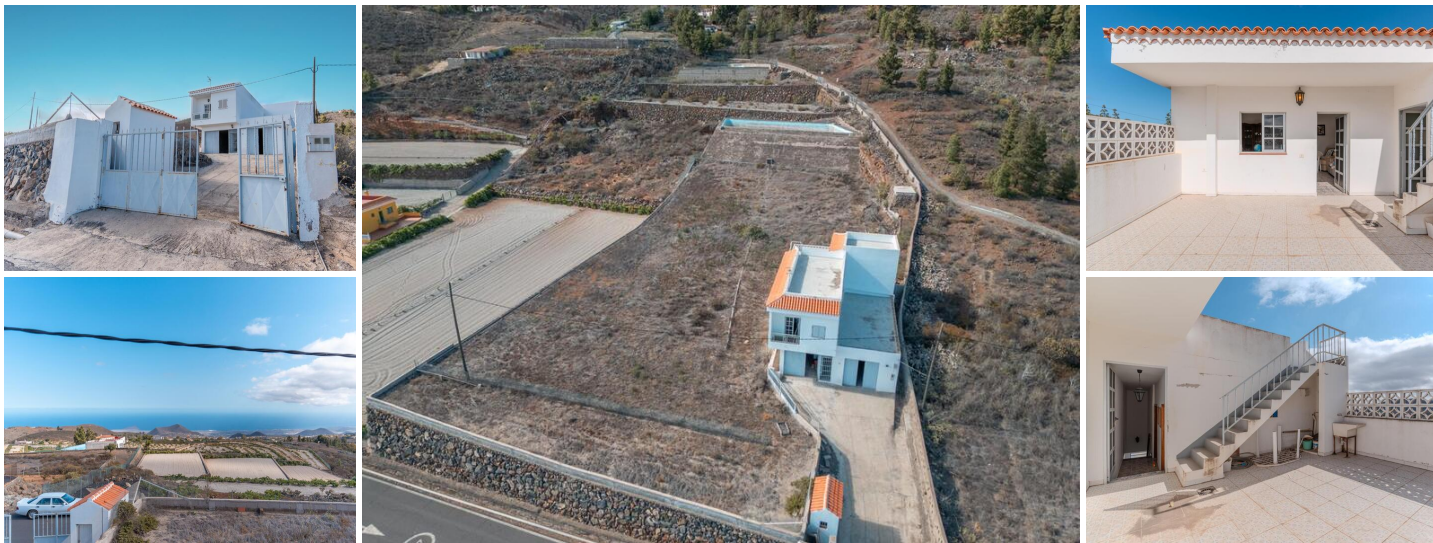

3 спальная комната вилла продается в Poris de Abona, Tenerife

525.000€

Dear clients, we are pleased to present this spectacular property in Tenerife South, situated on a plot of 7,500 square meters and offering stunning panoramic sea views. The house, with a built area of 211 square meters, features a rooftop where you can enjoy spectacular views of both the sea and the mountains, creating a dreamy and tranquil atmosphere.

On the lower part of the property, we find two independent entrances that allow for isolated access, providing endless possibilities for use. This open area offers a blank canvas for new owners to unleash their creativity and create the space of their dreams. From a game room to a private cinema, closed garages, a gym, or even a spa, the options are limitless.

Additionally, the property features a large pond of six thousand barrels, making this space an oasis of peace and tranquility amidst nature. The land also offers great possibilities for intensive agriculture, allowing owners to explore new opportunities.

Don't miss the chance to acquire this exclusive property.

- | | | |
|---|--|---|
|  3 спальни |  1 ванная |  275m ² Размер сборки |
|  7.500m ² Размер участка | <input checked="" type="checkbox"/> a pie de calle | <input checked="" type="checkbox"/> almacén |
| <input checked="" type="checkbox"/> armarios empotrados | <input checked="" type="checkbox"/> bodega | <input checked="" type="checkbox"/> cocina amueblada |
| <input checked="" type="checkbox"/> cocina equipada | <input checked="" type="checkbox"/> edificio con garaje | <input checked="" type="checkbox"/> exterior |
| <input checked="" type="checkbox"/> jardín | <input checked="" type="checkbox"/> luminoso | <input checked="" type="checkbox"/> terraza |
| <input checked="" type="checkbox"/> terrera | <input checked="" type="checkbox"/> vistas al mar | <input checked="" type="checkbox"/> vistas al monte |