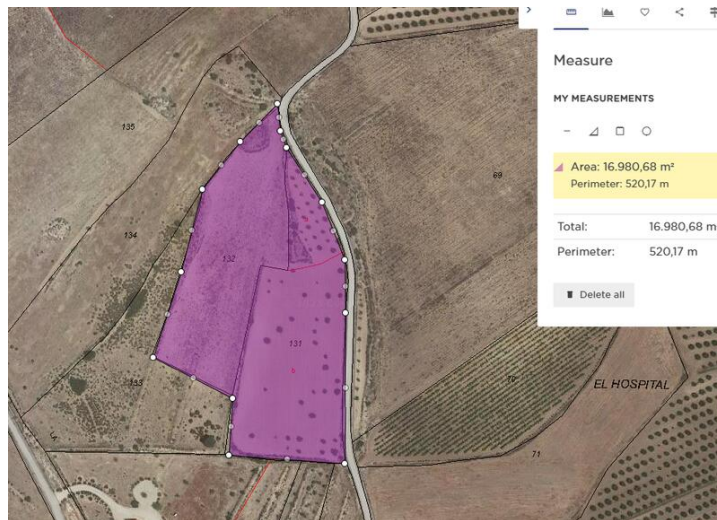

Деревенский Дом продается в Pinoso, Alicante

36.995€

Introducing a remarkable opportunity to purchase a fully legal building plot located just 5 minutes outside the charming town of Pinoso. This picturesque area is surrounded by stunning vineyards and orchards, providing an idyllic backdrop with breathtaking views over regional parks. The location is ideal for those who enjoy outdoor activities such as walking and cycling, with many scenic routes to explore. This is an excellent chance to build your dream home or invest in a prime piece of real estate in an up-and-coming area. The plots come with written confirmation from the town hall that building is permitted, ensuring a hassle-free process from start to finish. In addition, mains irrigation water is available, as well as electricity, internet, and telephone services. The town hall allows for construction of up to 2% and two levels, providing ample space to create a spacious and luxurious home. With all these amenities and features, this is an opportunity not to be missed. Take advantage of this chance to purchase a piece of paradise in one of the most beautiful areas of Spain. We have a large portfolio of properties in the Costa Blanca and Costa Calida areas, specialising in country properties, villas, fincas, building plots and design and build options in the Alicante and Murcia regions with a particular emphasis on Elda, Monovar, Pinoso, Sax, Villena, Aspe, Fortuna, Albacete and many more surrounding areas. We have been established since 2004 and have decades of experience between the team which we bring to bear to help you find and secure your new dream home. We help you every step of the way to make sure your purchase in Spain is safe and hassle free. We are not here to sell you a property, we are here to help you realise your dream and find what is right for you. With us you are in the safest hands. Contact us now to have a no obligation chat about how you too can realise your dreams.