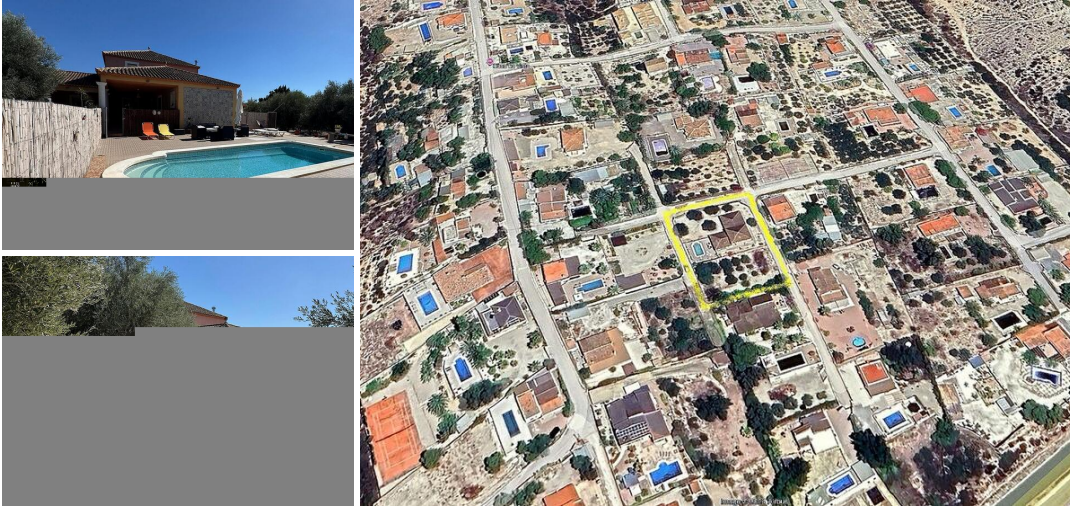

6 спальная комната вилла продается в Albatera, Alicante
329.900€

Magnificent Villa in Albatera: Space, Comfort, and Mediterranean Style

We present this stunning two-story villa located in Albatera, designed for those seeking space, privacy, and an exclusive lifestyle in the warm climate of southern Spain.

With a built area of 310 m² and a plot of approximately 2000 m², this property offers exceptional spaciousness both indoors and outdoors. Its south-facing orientation ensures natural light throughout the day, enhancing its appeal.