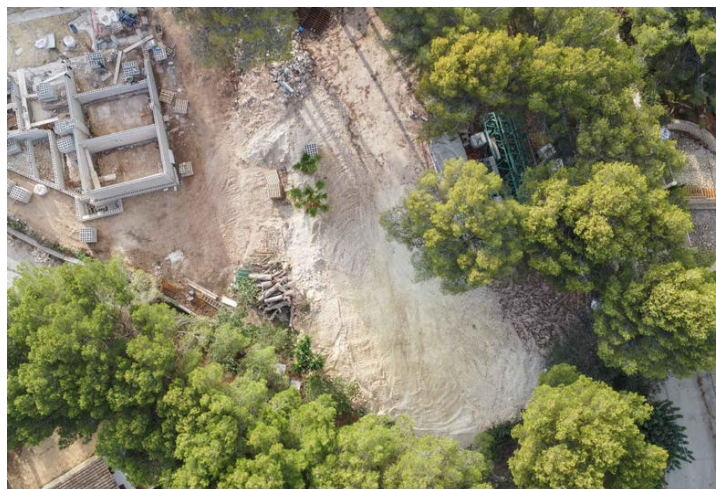

Land til salgs i Moraira, Alicante

590.000€

For sale a magnificent building plot in the exclusive area of Cap Blanc, a unique location between Moraira and Benissa that captures the best of the Costa Blanca. Here, in a peaceful location and surrounded by a lush Mediterranean environment, you will have the opportunity to build your home with partial sea views and surrounded by vibrant nature. This plot stands out for its spaciousness and gentle slope, perfect for designing a comfortable and bright home. The plot opens out towards the sea, offering glimpses of the Mediterranean and letting the sea breeze be part of everyday life. Situated in a fully urbanised area with access to all services, this plot is a jewel that combines tranquillity and accessibility in equal parts. Moraira, just a stone's throw from the plot, is a charming fishing village that has managed to maintain its essence. With its picturesque old town, friendly atmosphere and marina, it is a place where life is enjoyed unhurriedly, surrounded by good restaurants, local markets and unique corners to explore. On the other hand, Benissa offers a landscape of dramatic cliffs and hidden coves that seem frozen in time. Here, every cove has its own magic: Cala Baladrar and Cala Advocat, with their turquoise waters, are perfect for diving, snorkelling or just getting lost in the clear waters. The area offers quick access to dreamy coves such as Cala El Portet, a sheltered corner where the crystal clear waters seem to invite you to swim or relax on the soft sand. There is also the Playa de L'Ampolla, the largest beach in Moraira, with views of the castle and a quiet atmosphere ideal for families. On this plot, you can design your ideal space, surrounded by nature and with the Mediterranean as the perfect backdrop. It will not only be a home, but a daily invitation to enjoy all that the Costa Blanca has to offer.