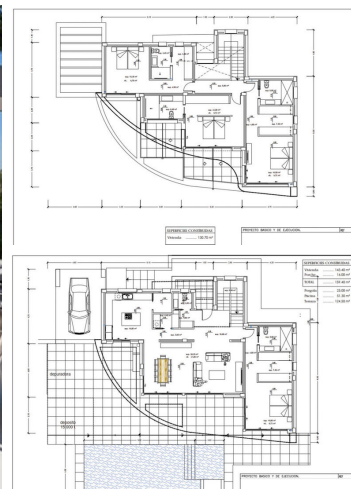

4 спальная комната вилла продается в Calpe, Alicante

1.650.000€

New luxury development 2km from Playa Levante La Fossa and Calpe town centre. It has beautiful views to the sea and the Peñon de Ifach. This elegant villa is located on a flat plot of 880 m² and has a total constructed area of 604 m² distributed as follows on 2 floors: on the main floor we have the spacious entrance hall, 1 large bedroom with bathroom en suite and a walk-in wardrobe, 1 guest toilet, storage room laundry room, large kitchen of 25 m² (with island) which communicates with the living room and opens onto a large outdoor terrace where we have a rectangular pool with chill-out area. On the first floor there is the entrance hall, three spacious bedrooms, all with large dressing rooms, en-suite bathrooms and access to a private terrace. This beautiful property offers excellent quality finishes and materials such as porcelain floors, exclusive tiles, designer kitchen with top of the range appliances, Technal exterior carpentry with automatic shutters, designer interior carpentry, alarm with cameras, LED lighting. It is also equipped with underfloor heating (aerothermal system, maximum efficiency) and air conditioning (hot and cold). It also has a large parking area for several vehicles and a garage. The property comes with a complete low maintenance garden with automatic irrigation system.