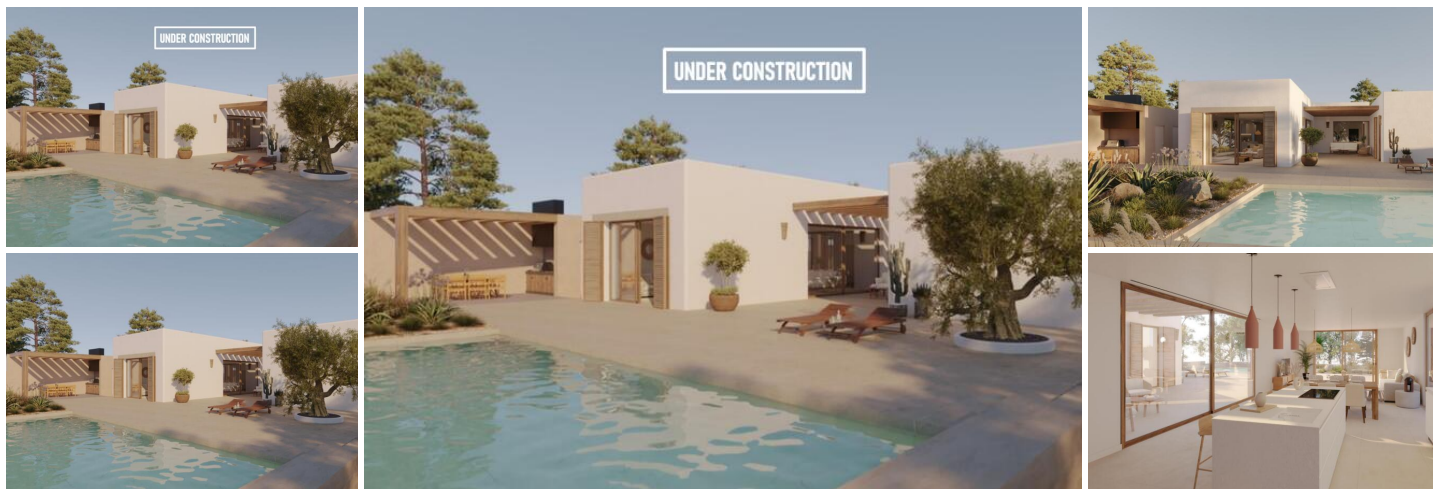

## 4 спальная комната вилла продается в Moraira, Alicante

1.650.000€

This beautiful Ibiza style villa is located on a flat, sunny plot in a quiet area of Moraira a short distance from the beach and centre. The villa is currently under construction and will be completed by May 2024 (subject to change). The villa consists of one floor, which ensures utmost comfort. Through an automatic gate, you enter the property where there is a driveway with a carport with space for two cars. You enter a spacious hall with the living area to the right. The living area consists of a spacious living-dining room with an open kitchen, a laundry room and a guest toilet. Large sliding windows provide access to the poolside terrace. On the other side of the villa are 4 double bedrooms, one with an en suite bathroom and a separate bathroom. The villa has an aerothermal system for underfloor heating, air conditioning and hot water. There is also a video doorbell and pre-installation for an alarm. Both the master bedrooms and the living room have access to a terrace with pergola. By the pool is a second pergola with a barbecue. There is also an outdoor bathroom and a storage room. The villa is surrounded by a low-maintenance garden with automatic irrigation. The touristy coastal village of Moraira can be reached in half an hour on foot via quiet roads. Several large supermarkets can be found less than a km away. More information on request.