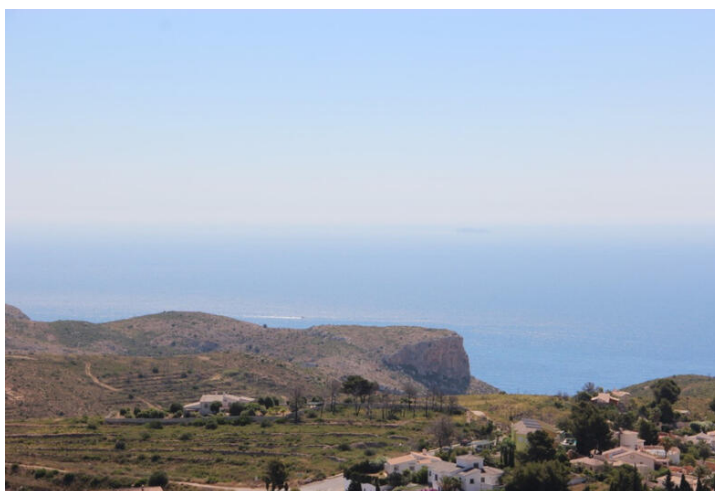

5 спальная комната вилла продается в Benitachell, Alicante

690.000€

Traditional style villa with sea view and 5 bedrooms for sale in Benitachell. The villa is south-east facing and overlooks the sea and the Granadella nature park. It is located in the well-known urbanization Cumbre del Sol close to the Lady Elizabeth International School and some shops, bars and restaurants. The house is distributed over 2 levels, on the ground floor there is a spacious living room from where you can enjoy beautiful views of the sea, a separate kitchen with access to a terrace and a bathroom. On a lower floor that is accessible by an internal and an external staircase, there are 2 double bedrooms with their own en-suite bathroom and a third and a fourth double bedroom that share a bathroom. On this floor there is also an extra large space and various smaller storage spaces. The swimming pool is surrounded by a spacious terrace. There is also a carport and a solarium.