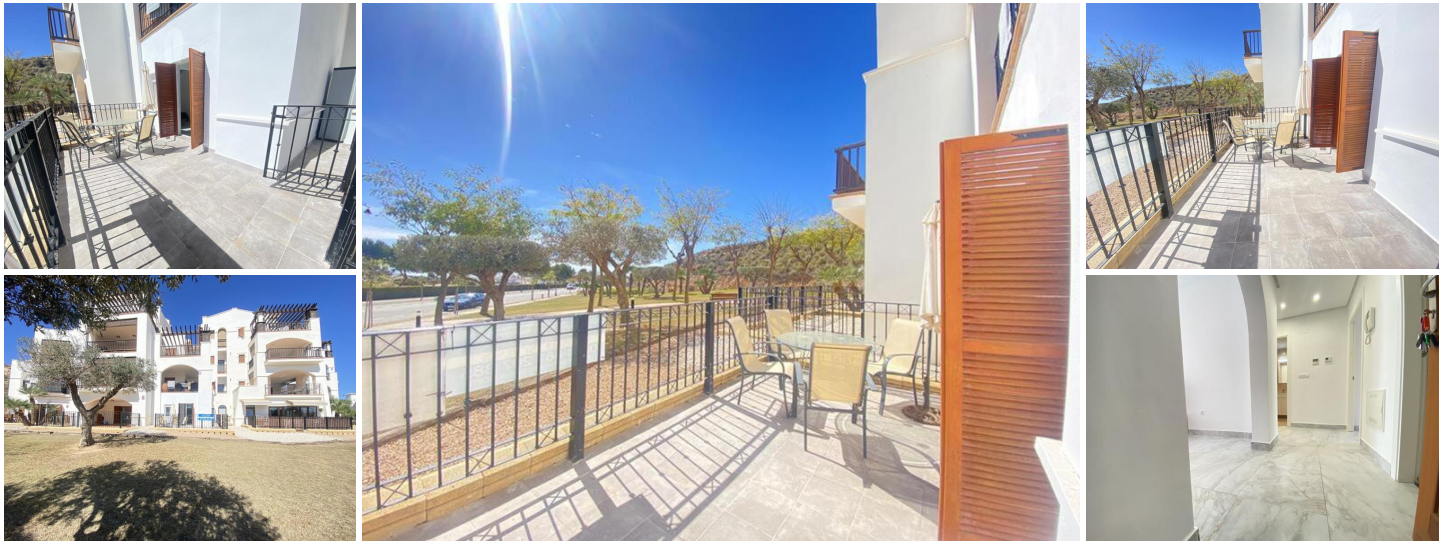

3 спальная комната квартира продается в El Valle Golf, Murcia

139.950€

Apartment has been made into a 3 bedroom as well as extended the lounge, such a beautiful ground floor, in the amazing El Valle Golf Resort Entering the Apartment you walk into a hall which lead you to the living room, part of the covered terrace was also integrated into the lounge, so they have really made the most of it. The bathrooms has been completely renovated as well and made it into a shower. Both bedrooms have built in wardrobes. The garden gets sun most of the day as it is south facing. El Valle Golf Resort El Valle Golf Resort is known for being one of the most exclusive golf resorts in the region. With roughly 350 luxury villas and a similar number of apartments, this popular residential resort is a keen choice for both full time residents and holiday homes. The resort boasts a beautifully designed, contemporary clubhouse with a large outdoor eating area. There's also a chillout lounge and restaurant in the clubhouse amongst other facilities. Its name 'El Valle' comes from The Valley in which it is built. An 18 hole Jack Nicklaus golf course carves its way beautifully around the resort's characteristic landscape, with luxury frontline villas and apartments surrounding the course. Resort facilities include; Sandalo Restaurant Resort clubhouse Chillout lounge Gym for residents Children's play areas Tennis courts Paddle courts Driving range Putting range 18 Hole Jack Nicklaus Golf Course Spar Supermarket Library and business areas And much much more