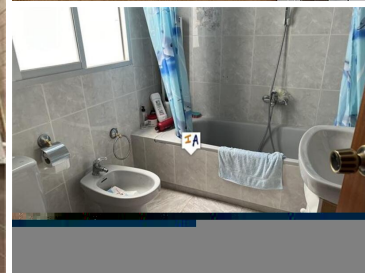

2 спальная комната городская тюрьма продается в Molvizar, Granada

80.000€

This 2 bedroom, 2 bathroom townhouse, with a large sun terrace is situated in Molvizar a traditional Spanish village with around 3,000 residents and whitewashed houses, in the province of Granada in Andalusia, Spain. Surrounded by mountains, yet Molvizar is only a short drive from the coast. Located on a quiet street you enter the property into a reception area with a lounge diner on the left off which is a small tiled, covered internal patio with a fully tiled ground floor shower room. Both from the patio and the reception area you have access into the fitted kitchen. A quality staircase takes you to the first floor landing from where you have a family bathroom, a double bedroom and a spacious twin bedroom. The staircase continues to the second level and the large roof terrace with views over the town to the countryside beyond. Being sold part furnished the property is ready to move into and enjoy.