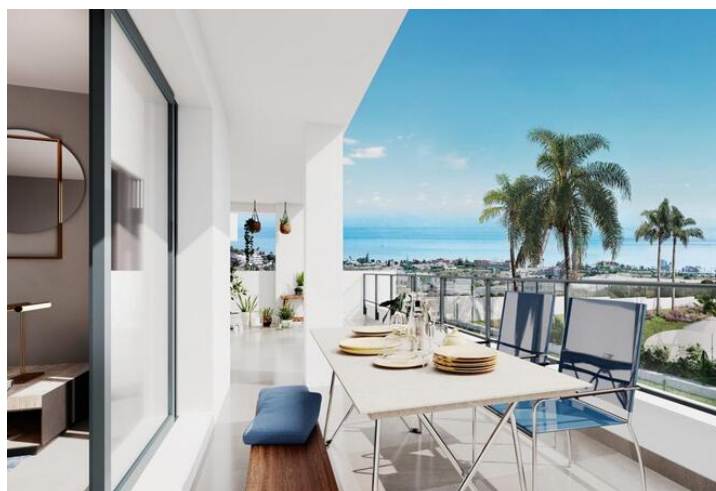

2 спальная комната квартира продается в Estepona, Málaga

356.000€

Aby Middle Estepona is an exclusive off-plan residential complex situated in the Estepona Golf area, close to the beach and the new services of La Gaspara. It features 74 two- and three-bedroom homes, including options for duplex penthouses and ground-floor units with private gardens. The community offers underground parking spaces and buggy parking for golf enthusiasts.

Designed for optimal functionality and energy efficiency, each home is equipped with an individualized arothermal system for hot water and climate control, providing both heating and cooling through ducted vents with grills. The kitchens come fully furnished and equipped with modern appliances, including an electric oven, induction cooktop, extractor hood, refrigerator, dishwasher, and washing machine. Aby Middle Estepona is meticulously designed to provide maximum comfort and convenience. The exceptional common areas enhance daily living with amenities such as a swimming pool, coworking space, gym, and a chill-out terrace.