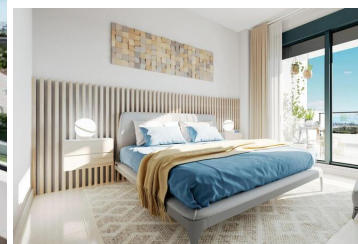

2 спальная комната квартира продается в Estepona, Málaga

356.000€

Aby Middle Estepona is an exclusive off-plan residential complex situated in the Estepona Golf area, close to the beach and the new services of La Gaspara. It features 74 two- and three-bedroom homes, including options for duplex penthouses and ground-floor units with private gardens. The community offers underground parking spaces and buggy parking for golf enthusiasts.

Designed for optimal functionality and energy efficiency, each home is equipped with an individualized arothermal system for hot water and climate control, providing both heating and cooling through ducted vents with grills. The kitchens come fully furnished and equipped with modern appliances, including an electric oven, induction cooktop, extractor hood, refrigerator, dishwasher, and washing machine. Aby Middle Estepona is meticulously designed to provide maximum comfort and convenience. The exceptional common areas enhance daily living with amenities such as a swimming pool, coworking space, gym, and a chill-out terrace.