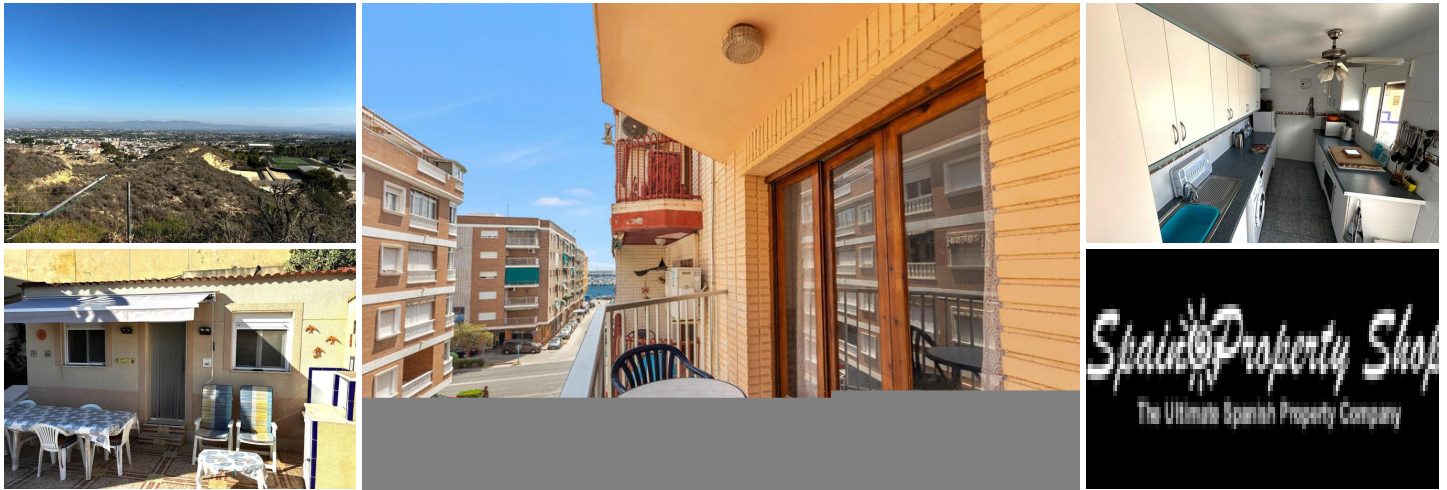

**2 спальная комната квартира продается в Dehesa de Camproamor, Alicante**  
**575.000€**

This development consists of 15 luxury apartments with huge terraces overlooking the surrounding natural green area. All ground floor and top floor apartments have private swimming pools. The middle floor apartments are all prepared for jacuzzi. All apartments have access to the communal swimming pool as well as the fitness room. On Las Colinas Golf & Country Club you will furthermore find a wide variety of amenities for the property owners such as tennis, padel-tennis, fitness, massage, golf, trekking and much more. Inside Las Colinas Golf & Country Club you will also find a number of restaurants as well as a mini market with fresh baked bread and much more. Contact us for more information, or view with us your dreamhome!