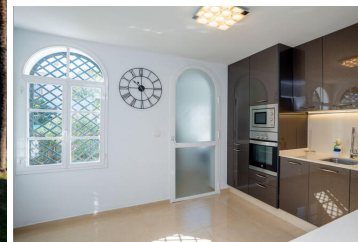

3 Schlafzimmer Stadthaus zu verkaufen in Nueva Andalucia, Málaga

520.000€

Pleased to present this private corner 3 bedroom townhouse in Nueva Andalucia. Situated in the Andalusian style gated community of SolEuropa Golf. Surrounded by many golf courses in the highly sought after golf valley and a stones throw from Los Naranjos Golf itself. This stunning, newly renovated and in excellent condition property offers many features including a roof solarium and outdoor kitchen along with spacious bedrooms, a master with ensuite and dressing area. This immaculate property also benefits from a gorgeous fireplace, a well equipped kitchen, utility room and air conditioning. The property is in a tranquil setting overlooking the pool and surrounded by luscious gardens, It benefits from lots of garden space, covered and uncovered terraces along with a balcony to bedrooms and a huge roof terrace making the most of outdoor living. Ideal for a family home, for holidays or a permanent base and also an ideal property for rentals due to its fantastic location.