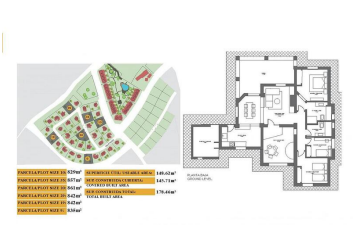

### KEY READY VILLA IN FUENTE ALAMO, MURCIA

Residential of townhouses, independent and semi-detached villas in Fuente Álamo, Murcia.

There are seven different models of houses to choose from, designed to suit everyone's taste.

This unusual design villa has 3 bedrooms and 2 bathroom, independent kitchen, living room with patio doors leading onto the covered porch.

An options for a private pool at an extra cost.

Fuente Álamo de Murcia is a town and municipality in the Region of Murcia, southern Spain. It is situated 22 km northwest of Cartagena and 35 km south west of Murcia.