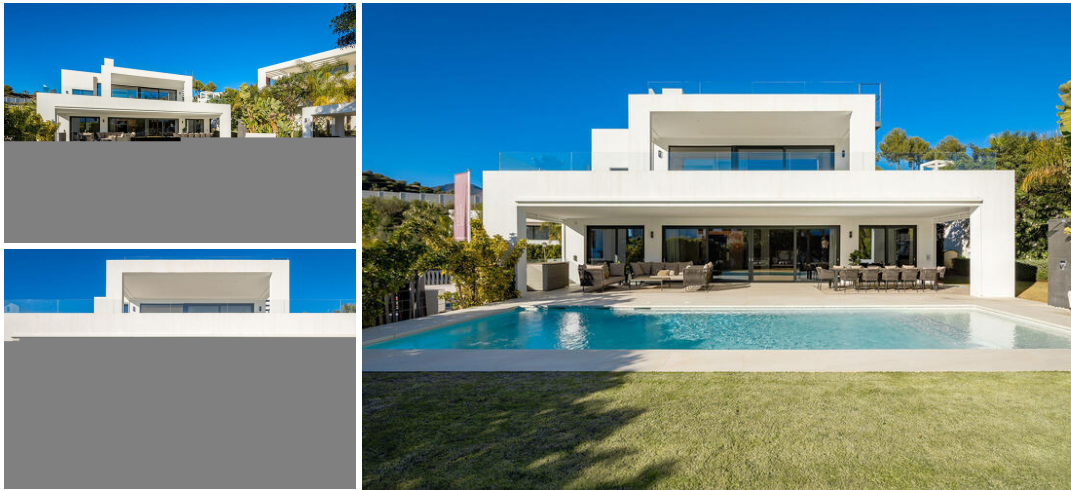

7 спальная комната вилла продается в Nueva Andalucia, Málaga
3.550.000€

Brand-new contemporary luxury villa in a prestigious location in the famous Golf Valley, with the spectacular backdrop of Marbella's iconic La Concha Mountain. Built to top specifications and finishes, this 7-bedroom villa pays special attention to the Andalusian climate, with plenty of outside seating areas carefully shaded and perfect for relaxing. Distributed on three levels, it comprises, on the main floor: spacious living room with several seating areas; open-plan fully fitted kitchen/dining area equipped with top appliances and with a central island and wine cooler; en-suite guest bedroom; access to the porches, terraces, swimming pool and the carefully landscaped garden with mature plants that surround the property create privacy from nearby homes. Upstairs: two guest en-suite bedrooms with fabulous views over the Golf Valley; stunning master suite with dressing room and a wrap-around terrace also enjoying the amazing views. Lower level: further guest bedroom with en-suite bathroom; garage for 3 cars. Possibility to add a gym on this level. Special features include underfloor heating in the bathrooms and home automation system throughout. Just minutes away from several international schools, world class golf courses, gastronomic experiences and amenities, this magnificent home is set within a quiet gated complex with 24-hour security, guaranteeing a total privacy.