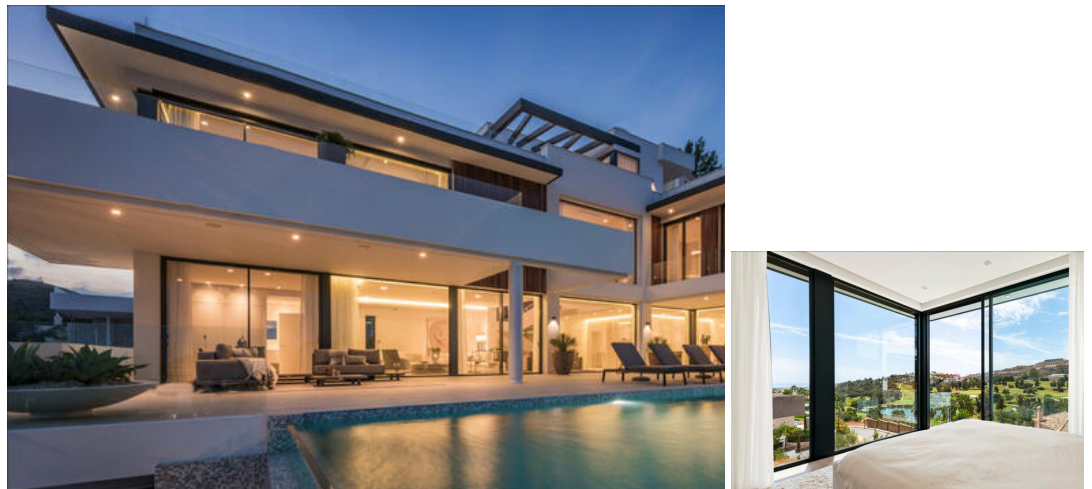

## 7 спальная комната вилла продается в Benahavis, Málaga

4.500.000€

The spectacular Villa 27, designed by the famous architect Carlos Lamas, is located in one of the best areas of the Costa del Sol, La Alqueria, where you can enjoy the good weather and the tranquility and security it offers, but being very close distance from all the life and bustle of Puerto Banús and Marbella. In addition, its slightly elevated position allows this villa to have impressive and paradisiacal panoramic views, both of the sea and the golf with its lake, as well as the mountains and the countryside. This position also provides a lot of privacy, making this magnificent villa the ideal home for the whole family. The villa itself is made up of 7 bedrooms, all with en-suite bathrooms, with enough space to accommodate the whole family. In addition, it has everything you need for comfort and well-being, with modern open spaces and large indoor and outdoor dining areas, an incredible perfectly furnished kitchen, as well as well-thought-out leisure and entertainment areas, such as a gym, games room with billiards or a bar. Lastly, the villa has a large garage and additional storage space.