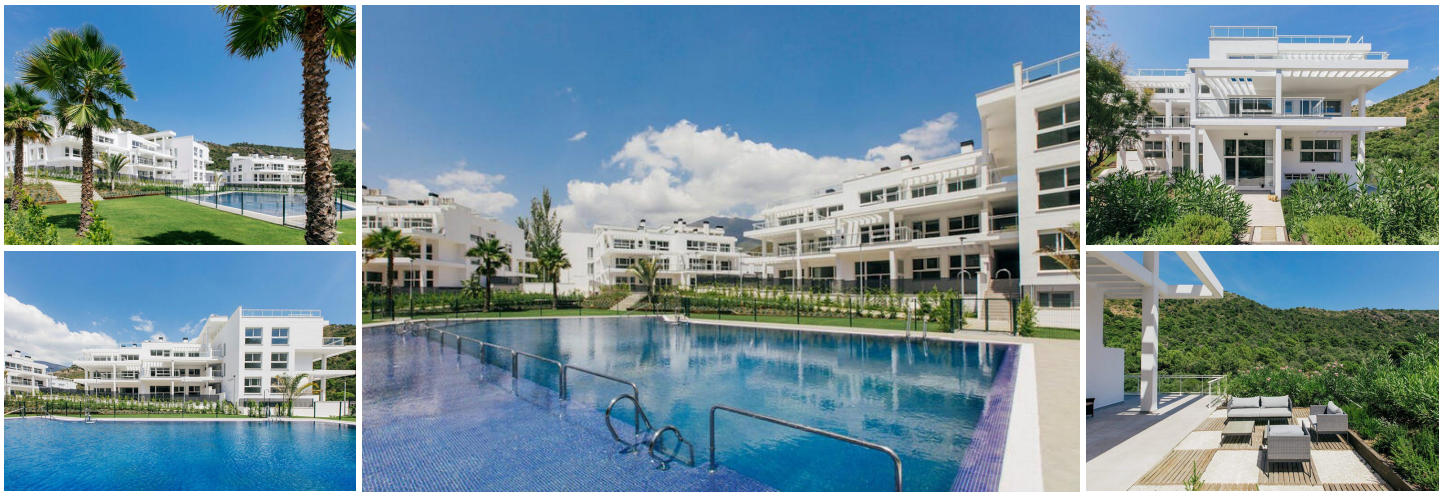

## 2 спальная комната квартира продается в Benahavis, Málaga

294.000€

Riverside Homes - Benahavis is a new development with spectacular penthouses and ground floor with garden located in Benahavis, next to the Guadalmina river. 2 and 3 bedroom homes with magnificent views, large living rooms with open kitchen, and extraordinary common areas with swimming pool. Residential complex in the interior of the Costa de Sol, surrounded by golf courses, 15 minutes from Puerto Banús and the sea. Ground Floor Apartment - Beds/Baths 2/2 - Built 114m<sup>2</sup> - Terrace 61m<sup>2</sup> - €294.000. Ground Floor Apartment - Beds/Baths 3/2 - Built 144m<sup>2</sup> - Terrace 139m<sup>2</sup> - €348.000. Middle Floor Apartment - Beds/Baths 3/2 - Built 137m<sup>2</sup> - Terrace 21m<sup>2</sup> - €317.000. Middle Floor Apartment - Beds/Baths 2/2 - Built 107m<sup>2</sup> - Terrace 19m<sup>2</sup> - €338.000. Middle Floor Apartment - Beds/Baths 2/2 - Built 114m<sup>2</sup> - Terrace 74m<sup>2</sup> - €342.000. Middle Floor Apartment - Beds/Baths 3/2 - Built 137m<sup>2</sup> - Terrace 28m<sup>2</sup> - €366.500. Middle Floor Apartment - Beds/Baths 3/2 - Built 136m<sup>2</sup> - Terrace 28m<sup>2</sup> - €374.500. Middle Floor Duplex - Beds/Baths 4/3 - Built 224m<sup>2</sup> - Terrace 40m<sup>2</sup> - €418.000. Penthouse Apartment - Beds/Baths 2/2 - Built 106m<sup>2</sup> - Terrace 22m<sup>2</sup> - €347.500

 2 спальни

Бассейн

Category - Holiday Homes

Features - Storage Room

Features - Lift

Climate Control - Air Conditioning

Features - Gym

Category - Contemporary

 2 ванные комнаты

Condition - Excellent

Features - Near Transport

Features - Private Terrace

Climate Control - Hot A/C

Features - Double Glazing

Condition - New Construction

Features - Sauna