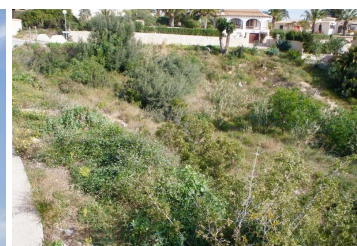

## Benitachell, Alicante

115.000€

Sea view plot for sale Located in the Cumbre del Sol area of Benitachell, this plot of 960m<sup>2</sup> has good sea views and also views to the mountains. Water and electricity is already installed. The plot is just five minutes from the Lady Elizabeth International School, close to all services such as supermarkets, pharmacies and restaurants. We also have two construction projects for this plot. Contact us for more information.