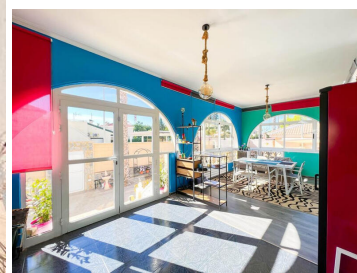

## 4 soveværelse Villa til salg i Ciudad Quesada, Alicante

698.000€

This property, located in Rojales - Ciudad Quesada, Urb. Doña Pepa, offers a prestigious and secure living environment. With 298 square meters built on a 961 square meter plot, the house is divided into two floors and faces south, offering stunning views of the lake from the upstairs roof terrace. Featuring 3 bedrooms, 3 bathrooms, kitchen-dining room, living room, storage room, wood-burning fireplace, heating, air conditioning, water purification system, large winter terrace, spacious solarium terrace, alarm, video surveillance, furnished with all necessary appliances, internet, and satellite TV.

Additionally, there is a separate two-room apartment with a bathroom in the basement, boasting a private entrance. The property's expansive garden includes fruit trees, drip irrigation, a large swimming pool (5 x 10 m), a summer gazebo with barbecue area, a separate pool house with a wood-fired sauna and relaxation room, and parking. Surrounding the property is a high stone fence for added privacy and security.