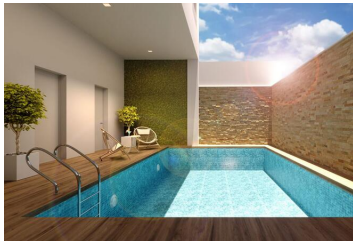

2 спальная комната квартира продается в Torrevieja, Alicante

249.000€

EXCLUSIVE APARTMENTS, new project of only 12 apartments in the centre of Torrevieja, Alicante close to all amenities and less than 200 metres from Playa del Cura and and the beautiful beachfront promenade.

The complex consists out of 5 floors all with 2 bedrooms and 2 bathrooms apartments. All apartments have a bright and spacious lounge, dining area and fully equipped kitchen, opening onto a covered terrace.

The community pool is on the ground floor, as well as a Finnish sauna, and toilets. The residents also have access to the community solarium on the roof of the building.

The apartments include pre-installation for ducted A/C, underfloor heating in the bathrooms, white goods, fitted wardrobes, and lighting. The penthouse apartments also include an outdoor shower and BBQ area on the private solarium.