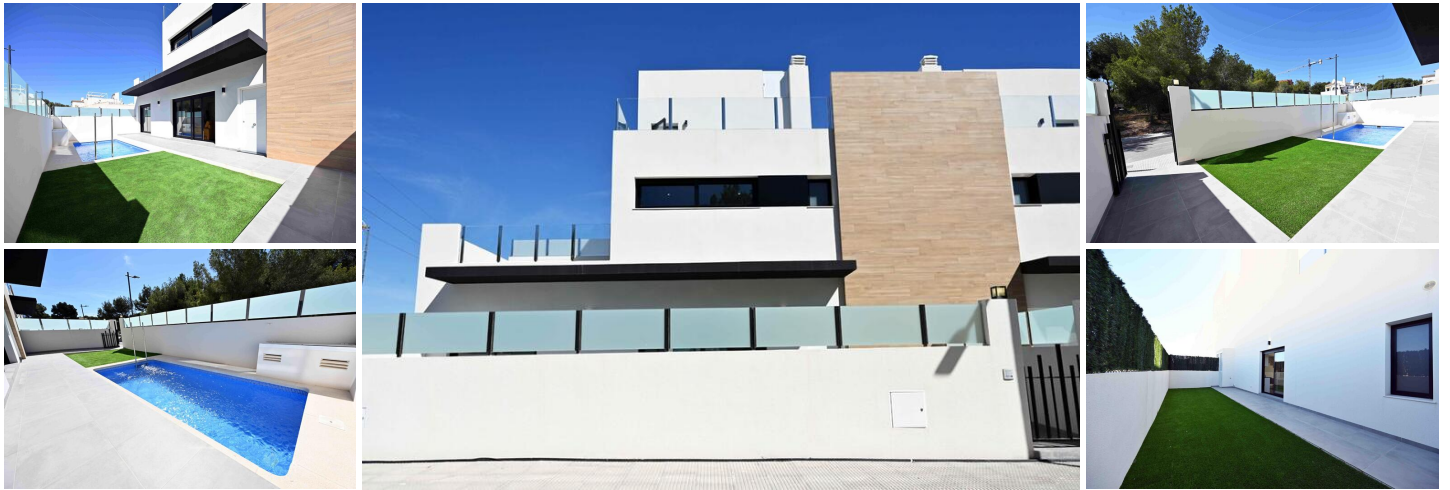

**3 спальная комната вилла продается в Orihuela Costa, Alicante**  
**384.500€**

**NEW BUILD TOWNHOUSES IN ORIHUELA COSTA**

New Build townhouses in Las Filipinas, Orihuela Costa.

The complex of 12 townhouses, each with 2/3 bedrooms, 2 bathrooms, front and back yards and their own roof terrace.

Upstairs you have the roof terrace where you can place an outdoor kitchen, jacuzzi and chill-out area.

The properties come with pre-installed ducted A/C, fitted bathrooms, aerothermic hot water system, intercom, LED lighting package, outdoor kitchen and parking space.

Private swimming pool 5.5 x 2.5 m .

Development located near three popular golf courses (Villamartin, Las Ramblas and Campoamor), just five minutes from the best beaches of Orihuela Costa.

- |   |  |   |
|---|--|---|
|  3 спальни                        |  2 ванные комнаты |  114m <sup>2</sup> Размер сборки |
|  225m <sup>2</sup> Размер участка | <input checked="" type="checkbox"/> Garden   | <input checked="" type="checkbox"/> Private pool  |
| <input checked="" type="checkbox"/> Gated   | <input checked="" type="checkbox"/> Solarium: Yes  | <input checked="" type="checkbox"/> Number of Parking Spaces: 1   |
| <input checked="" type="checkbox"/> Near Schools  | <input checked="" type="checkbox"/> Near Commercial Center   | <input checked="" type="checkbox"/> Location: Coastal, Urbanisation   |
| <input checked="" type="checkbox"/> Air Conditioning: Pre-Installed   | <input checked="" type="checkbox"/> Double Bedrooms: 3   | <input checked="" type="checkbox"/> Near Golf / Golf Resort Property  |
| <input checked="" type="checkbox"/> Useable Build Space: 95 Msq.  | <input checked="" type="checkbox"/> Beach: 5000 Meters   | <input checked="" type="checkbox"/> Terrace: 73 Msq.  |