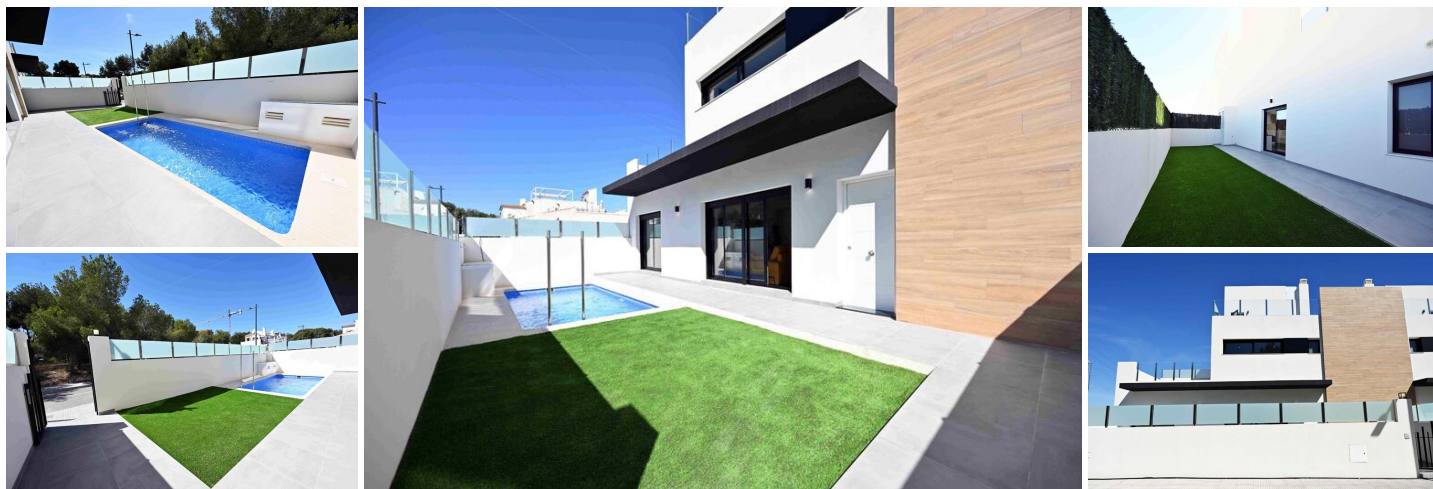

### NEW BUILD TOWNHOUSES IN ORIHUELA COSTA

New Build townhouses in Las Filipinas, Orihuela Costa.

The complex of 12 townhouses, each with 2/3 bedrooms, 2 bathrooms, front and back yards and their own roof terrace.

On the ground floor there is a bright living room with an open-plan kitchen, a spacious bedroom with built-in wardrobe and a bathroom.

On the first floor there is a second large bedroom with built-in wardrobe and a bathroom. From the bedroom there is an exit to a sunny balcony with space for terrace furniture.

Upstairs you have the roof terrace where you can place an outdoor kitchen, jacuzzi and chill-out area.

The properties come with pre-installed ducted A/C, fitted bathrooms, aerothermic hot water system, intercom, LED lighting package, outdoor kitchen and parking space.

Private swimming pool 5.5 x 2.5 m .

Development located near three popular golf courses (Villamartin, Las Ramblas and Campoamor), just five minutes from the best beaches of Orihuela Costa

- |   |  |  |
|---|--|--|
|  3 спальни                        |  2 ванные комнаты |  97m <sup>2</sup> Размер сборки |
|  178m <sup>2</sup> Размер участка | <input checked="" type="checkbox"/> Garden   | <input checked="" type="checkbox"/> Private pool   |
| <input checked="" type="checkbox"/> Gated   | <input checked="" type="checkbox"/> Solarium: Yes  | <input checked="" type="checkbox"/> Number of Parking Spaces: 1  |
| <input checked="" type="checkbox"/> Near Schools  | <input checked="" type="checkbox"/> Near Commercial Center   | <input checked="" type="checkbox"/> Location: Coastal, Urbanisation  |
| <input checked="" type="checkbox"/> Air Conditioning: Pre-Installed   | <input checked="" type="checkbox"/> Double Bedrooms: 3   | <input checked="" type="checkbox"/> Near Golf / Golf Resort Property   |
| <input checked="" type="checkbox"/> Useable Build Space: 80 Msq.  | <input checked="" type="checkbox"/> Beach: 5000 Meters   | <input checked="" type="checkbox"/> Terrace: 73 Msq.   |