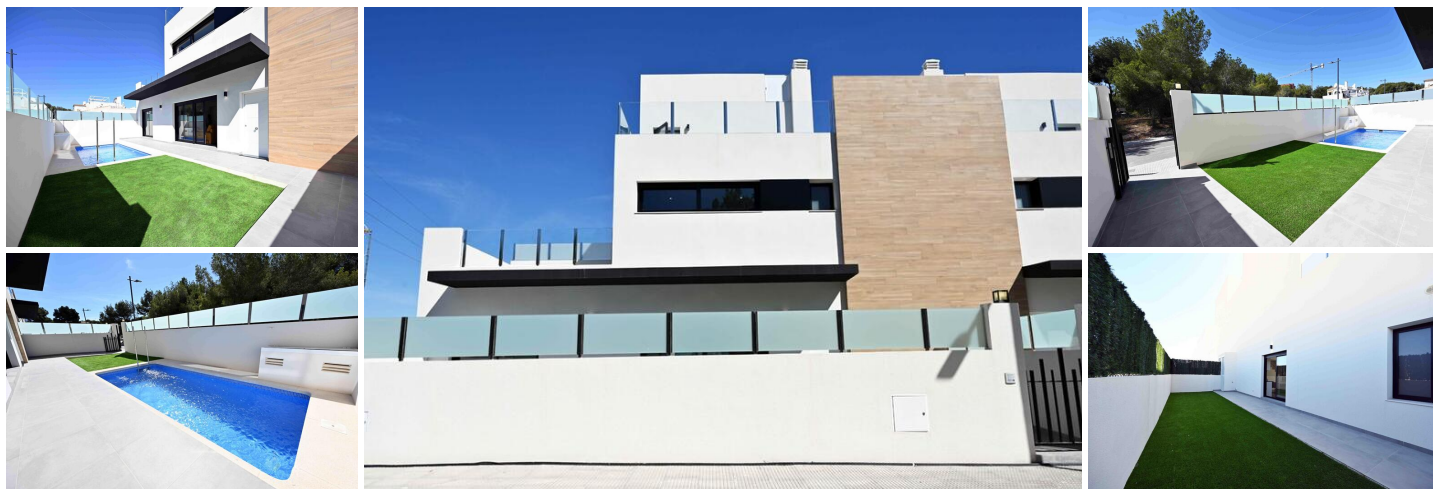

## 2 спальная комната вилла продается в Orihuela Costa, Alicante

372.000€

### NEW BUILD TOWNHOUSES IN ORIHUELA COSTA

New Build townhouses in Las Filipinas, Orihuela Costa.

The complex of 12 townhouses, each with 2 bedrooms, 2 bathrooms, front and back yards and their own roof terrace.

Upstairs you have the roof terrace where you can place an outdoor kitchen, jacuzzi and chill-out area.

The properties come with pre-installed ducted A/C, fitted bathrooms, aerothermic hot water system, intercom, LED lighting package, outdoor kitchen and parking space.

Private swimming pool 5.5 x 2.5 m .

Development located near three popular golf courses (Villamartin, Las Ramblas and Campoamor), just five minutes from the best beaches of Orihuela Costa.

- |   |  |   |
|---|--|---|
|  2 спальни                        |  2 ванные комнаты |  114m <sup>2</sup> Размер сборки |
|  225m <sup>2</sup> Размер участка | <input checked="" type="checkbox"/> Garden   | <input checked="" type="checkbox"/> Private pool  |
| <input checked="" type="checkbox"/> Gated   | <input checked="" type="checkbox"/> Solarium: Yes  | <input checked="" type="checkbox"/> Number of Parking Spaces: 1   |
| <input checked="" type="checkbox"/> Near Schools  | <input checked="" type="checkbox"/> Near Commercial Center   | <input checked="" type="checkbox"/> Location: Coastal, Urbanisation   |
| <input checked="" type="checkbox"/> Air Conditioning: Pre-Installed   | <input checked="" type="checkbox"/> Near Golf / Golf Resort Property                                 | <input checked="" type="checkbox"/> Double Bedrooms: 2  |
| <input checked="" type="checkbox"/> Useable Build Space: 95 Msq.  | <input checked="" type="checkbox"/> Beach: 5000 Meters   | <input checked="" type="checkbox"/> Terrace: 61 Msq.  |