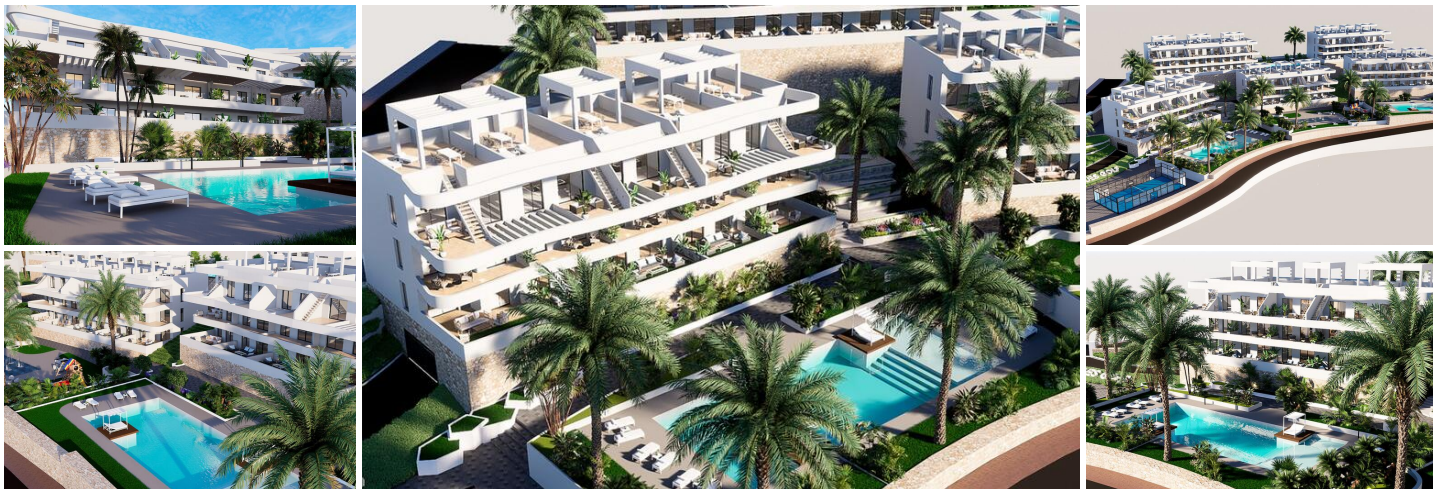

2 спальная комната квартира продается в Finestrat, Alicante

249.900€

Introducing a new project in Finestrat featuring luxurious 2-bedroom, 2-bathroom apartments across three floors. The ground floor units boast private gardens, middle floor units offer spacious terraces, and top floor units include a stunning solarium.

The development offers extensive amenities, including three swimming pool areas, a padel court, a fitness area, a playground, electric car charging stations, a monitored security area, parking, and a dedicated jacuzzi area.

Enjoy the perfect blend of comfort, convenience, and recreation in this exceptional new community.

Finestrat is a beautiful coastal town with a mountainous landscape. It combines the cosmopolitan atmosphere of the family-friendly "La Cala" beach with the tranquillity of the 1410-metre-high "Puig Campana". Nearby is the theme park Terra Mitica, Aqualandia water park, and the Mundomar marine park. For golf lovers, there are two golf courses: Real Faula and Sierra Cortina. Finestrat is the ideal place for a golfing holiday.