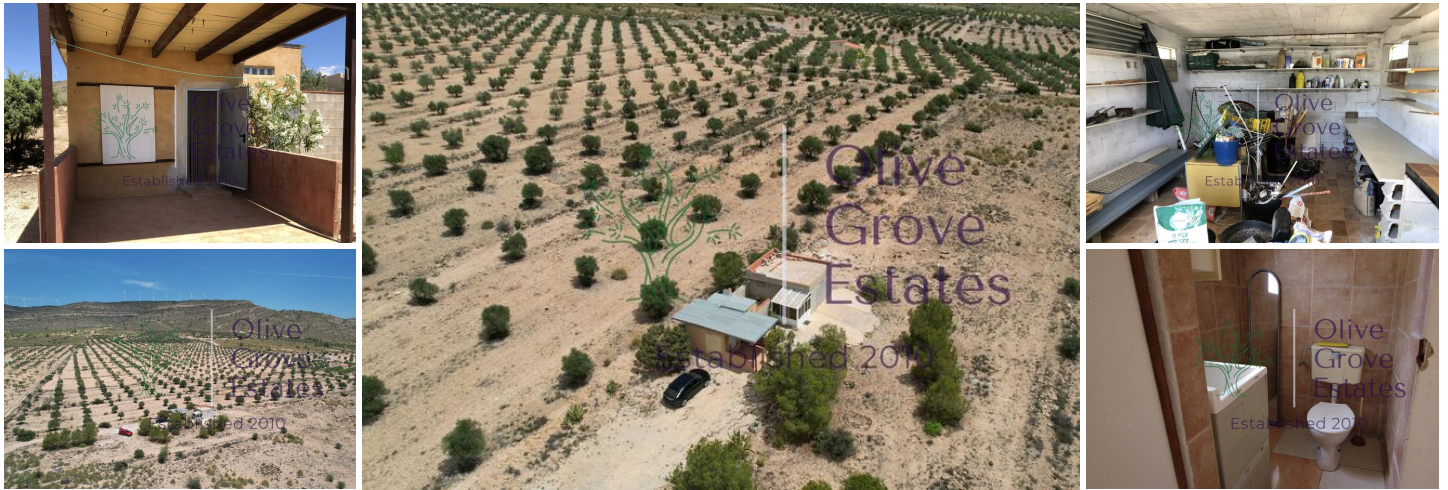

1 спальная комната Деревенский Дом продается в Caudete, Albacete
29.950€

Discover an exceptional opportunity to own a piece of agricultural land with rich, rustic soil, ideal for farming and serene living. This property features a cozy home and a spacious warehouse, both constructed in 2010, offering a perfect blend of utility and comfort. The current legislation allows the development of the site - subject to permission, there is a possibility to build up about 300m². The casita is equipped with a substantial 30,000-liter water tank, ensuring a reliable water supply, though it currently lacks an electricity connection. Nestled near the picturesque Finca Casa Alarcón on the Montealegre road, this land offers breathtaking views of the Sierra Santa Bárbara and the surrounding natural landscape, making it a perfect retreat for nature lovers.

The property spans a constructed area of 65 m², with the option to expand, providing ample space to tailor the land to your specific needs. Whether you're looking to cultivate the fertile soil, establish a rural retreat, or both, this property offers endless potential. The serene environment and fabulous views create an ideal backdrop for a peaceful lifestyle, free from the hustle and bustle of urban living. The location is strategically positioned to offer tranquility while still being accessible, ensuring you can enjoy the best of both worlds.

For those interested in flexible ownership options, this property is available for rent with a purchase option. An initial payment of at least 17,000 euros opens the door to this unique opportunity, with further details negotiable. Please note that inquiries from real estate agencies or related businesses are discouraged, ensuring a direct and transparent transaction process. Embrace the chance to invest in a versatile piece of land that promises both practical benefits and a scenic, natural setting