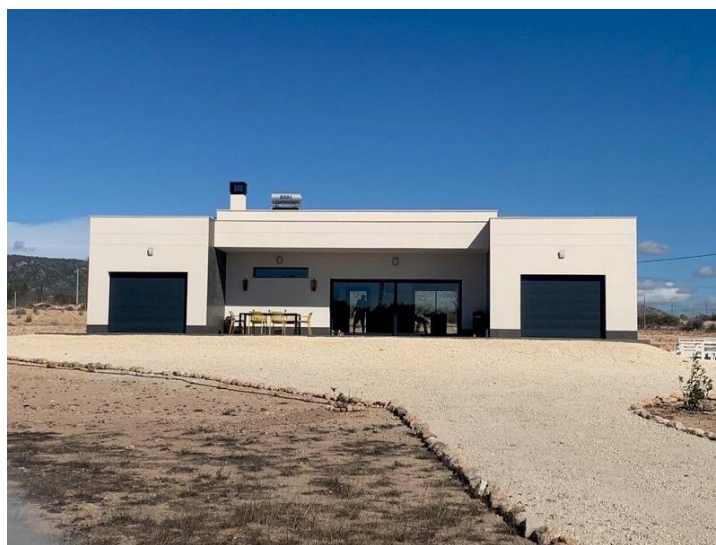

### NEW BUILD VILLAS IN PINOSO

You can choose Villas with traditional Spanish touches or super modern finishing, bright and clean.

Different legal building plots available (rustic with minimum 10.000 m<sup>2</sup>), some walking distance to town, some totally private and our most popular ones are within 5-10 mins drive to a town.

We have a plot for every taste, all with amazing views and all have mains water + electric included in the price and high speed internet available.

From the biggest and best builder in the area and use top quality materials for a perfect finish.

All houses include 2m stamped concrete terrace around the pool (colour and pattern to choose), 1m around the house, gated entrance, 3.000 m<sup>2</sup> fencing, pre-installed ducted aircon, standard kitchen, security door, german tilt and turn windows (or sliding if preferred), built-in fireplace and chimney, pre-installation for tv and internet, gravel driveway plus a few meters around the house, septic tank.