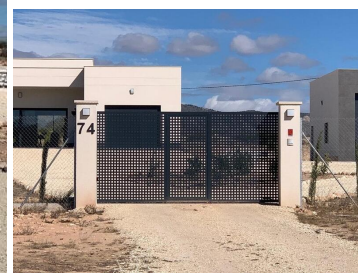

### NEW BUILD VILLAS IN PINOSO

You can choose Villas with traditional Spanish touches or super modern finishing, bright and clean.

Different legal building plots available (rustic with minimum 10.000 m<sup>2</sup>), some walking distance to town, some totally private and our most popular ones are within 5-10 mins drive to a town.

We have a plot for every taste, all with amazing views and all have mains water + electric included in the price and high speed internet available.

From the biggest and best builder in the area and use top quality materials for a perfect finish.

All houses include 2m stamped concrete terrace around the pool (colour and pattern to choose), 1m around the house, gated entrance, 3.000 m<sup>2</sup> fencing, pre-installed ducted aircon, standard kitchen, security door, german tilt and turn windows (or sliding if preferred), built-in fireplace and chimney, pre-installation for tv and internet, gravel driveway plus a few meters around the house, septic tank.