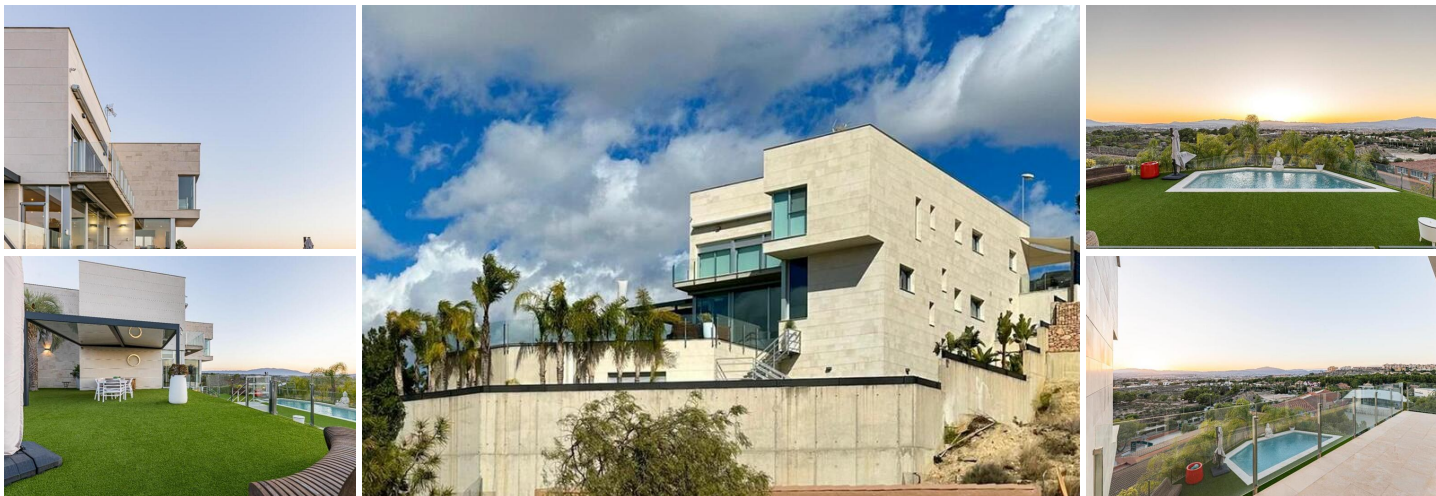

4 спальная комната вилла продается в Murcia, Murcia

1.490.000€

Fantastic design, majestic, sublime, located in one of the highest areas of Altorreal, with which the views are guaranteed; beautiful sunsets, where the interior and exterior spaces blend, creating a unique atmosphere. Innovative design with 3 floors; total built area 620m²: First floor and second floor with 320m², ground floor of 300m², built on a plot of 815m². The house is accessed from the second floor, where you find a large entrance hall, very bright, and the bedroom area. Master bedroom, very spacious and full of light, wonderful views, with ensuite bathroom and large dressing room. Two further bedrooms with shared bathroom. The first floor is accessed from the upper floor by stairs or lift and from the garden and pool area. Spacious living room, all glazed, elegant, minimalist and at the same time cosy. Fully equipped kitchen, with access to an outdoor patio, ideal for breakfasts. This floor also has a complete bathroom. The ground floor, which again is reached from the garden and by stairs or lift, is simply extraordinary; 300m² of games area, gymnasium, cinema, kitchen/dining room, bedroom and bathroom; surrounded by sliding doors with access to an outdoor terrace with garden, lots of light. The pool and garden area is wonderful, with panoramic views over the whole of Altorreal. Easy maintenance garden with pergola ideal for gatherings with family and friends. The property is built with high quality materials and finishes, making it a unique and impeccable residence. Air conditioning hot/cold in all rooms, heating by radiators. Unbeatable location and surroundings. . The Urbanization Altorreal is located 8Km from Murcia capital, has all the necessary services; schools, supermarkets, pharmacies, bus stop as well as a magnificent 18-hole golf course and a wide variety of restaurants.

 4 спальни
 815m² Размер участка
 directo

 4 ванные комнаты
 Бассейн

 620m² Размер сборки
 Golf