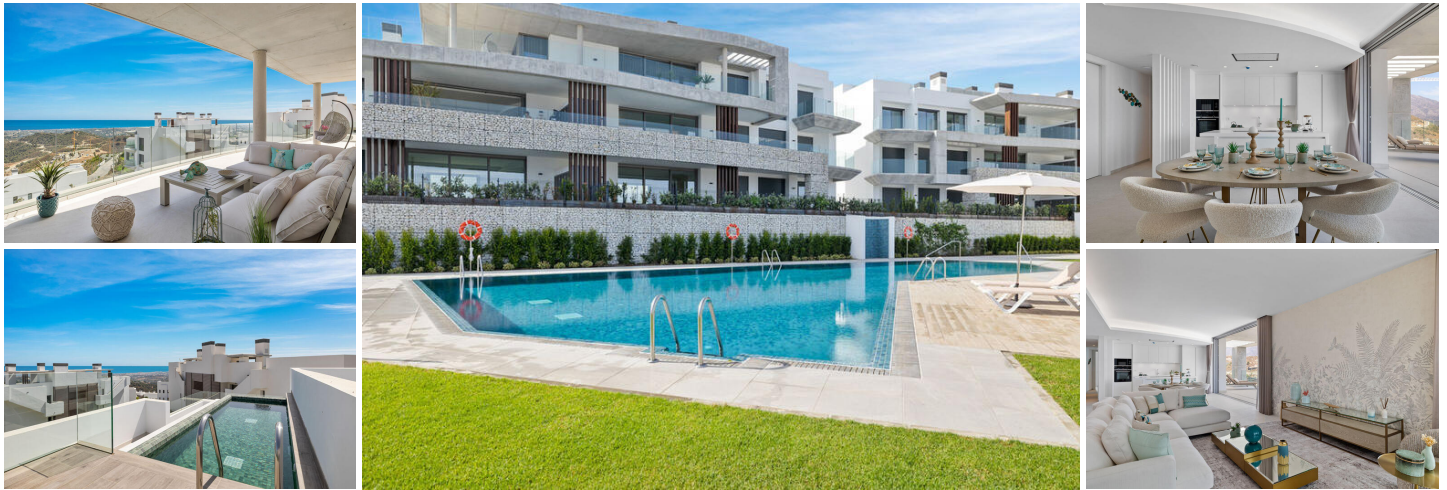

4 спальная комната квартира продается в La Quinta, Málaga

2.490.000€

LA QUINTA BENAHAVIS/ MARBELLA ... Amazing penthouse

Brand new top quality penthouse with private pool in Real de la Quinta. All on one floor. bright and sunny all day with its magnificent orientation from east to west, all day sun and with amazing open panoramic views to the Mediterranean and the coast. Living and dining area with an open plan fully fitted kitchen with Siemens appliances. Master bedroom en suite with dressing area, one guest bedroom en suite and two guest bedrooms sharing a bathroom and a separate guest toilet.

Direct access to covered and open terraces of 164m² with a private pool. A/C with heating and under floor heating with the Airflow system. Three car parkings and a storage. Community gardens and pool.

Real de la Quinta Residential Country Club Resort, a residential resort, integrated in the foothills of the Sierra de las Nieves overlooking La Concha mountain. A unique location, with its views, the lake and features such as the golf course, the El Lago Club, a 5* hotel and a comercial area.