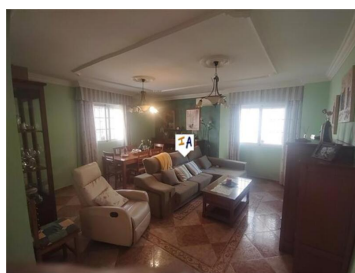

## 4 спальная комната городская тюрьма продается в Molvizar, Granada

185.000€

This 310m<sup>2</sup> build 4 bedroom, 2 bathroom corner townhouse with a huge garage is situated in Molvizar a traditional Andalusian village with around 3,000 residents and whitewashed houses, in the province of Granada in Andalusia, Spain. Surrounded by mountains, yet Molvizar is only a short drive from the coast. Located on a corner position with on road parking to the front of the property you enter the grand townhouse from a gated patio into a wide hallway with a spacious lounge diner, on the left, off which is the good size fitted kitchen. Also off the hallway is a pantry, a fully tiled shower room, a ground floor bedroom and stairs leading to the lower ground level and your huge private garage with a feature fireplace and a small kitchen area. The impressive staircase from the hallway takes you to the first floor landing from where you have a bright front double bedroom with a office space and access out onto a terrace, a dressing room, another double bedroom, a fully tiled family bathroom and a further larger double bedroom with access out on to another terrace with countryside views. From this first floor level the staircase continues to the second floor landing with direct access out onto the large roof terrace with a covered alfresco dining area, a feature barbecue, more utility spaces and wonderful far-reaching countryside views.

- 4 спальни
- 103m<sup>2</sup> Размер участка
- Close to Amenities
- Fitted Kitchen
- Immaculate Condition
- Lounge Diner
- On Street Parking
- Renovated

- 2 ванные комнаты
- Barbecue House
- Double Glazing
- Full of Character
- Internet
- Marble Floors
- Parking Space
- Roof Sun Terrace