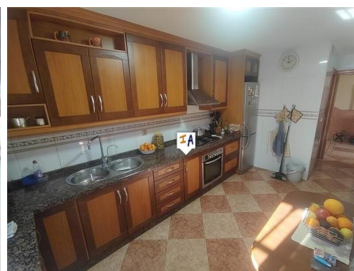

## 4 спальная комната городская тюрьма продается в Molvizar, Granada

185.000€

This 310m<sup>2</sup> build 4 bedroom, 2 bathroom corner townhouse with a huge garage is situated in Molvizar a traditional Andalusian village with around 3,000 residents and whitewashed houses, in the province of Granada in Andalusia, Spain. Surrounded by mountains, yet Molvizar is only a short drive from the coast. Located on a corner position with on road parking to the front of the property you enter the grand townhouse from a gated patio into a wide hallway with a spacious lounge diner, on the left, off which is the good size fitted kitchen. Also off the hallway is a pantry, a fully tiled shower room, a ground floor bedroom and stairs leading to the lower ground level and your huge private garage with a feature fireplace and a small kitchen area. The impressive staircase from the hallway takes you to the first floor landing from where you have a bright front double bedroom with a office space and access out onto a terrace, a dressing room, another double bedroom, a fully tiled family bathroom and a further larger double bedroom with access out on to another terrace with countryside views. From this first floor level the staircase continues to the second floor landing with direct access out onto the large roof terrace with a covered alfresco dining area, a feature barbecue, more utility spaces and wonderful far-reaching countryside views.

- 4 спальни
- 103m<sup>2</sup> Размер участка
- Close to Amenities
- Fitted Kitchen
- Immaculate Condition
- Lounge Diner
- On Street Parking
- Renovated

- 2 ванные комнаты
- Barbecue House
- Double Glazing
- Full of Character
- Internet
- Marble Floors
- Parking Space
- Roof Sun Terrace