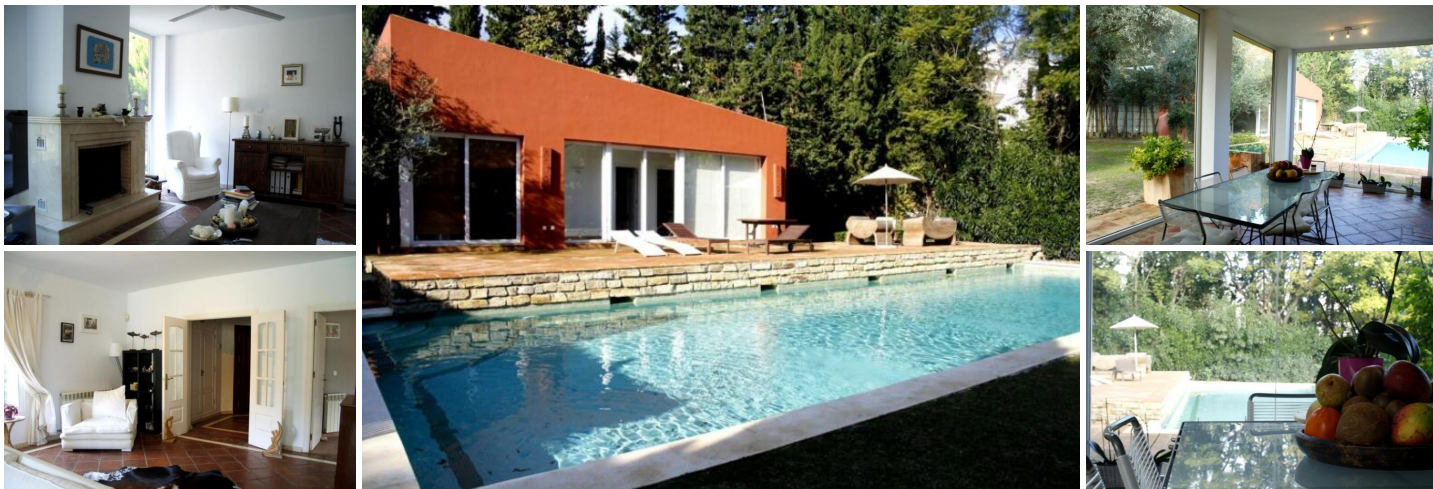

## 4 спальная комната вилла продается в Sotogrande, Cádiz

1.700.000€

Comfortable villa in one of the best parts of Sotogrande , where everyone want to live . Right on the Polo Club Santa Maria , a 15 minute walk from the beach clubs The Octogono, the Trocadero and the beautiful beach of Sotogrande. This wonderful villa has cozy living room with big windows , and a dinning room surrounded by glass walls that will give you panoramic views to the mature garden and swimming pool a place where you will feel totally in the middle of nature.

Within the gardens there is a guest house , with two bedrooms and a bathroom with direct exit to the Huge pool . Three bedrooms en suite and a toilet. Spacious Fully Equipped Kitchen . Carport for two cars. Private entrance.