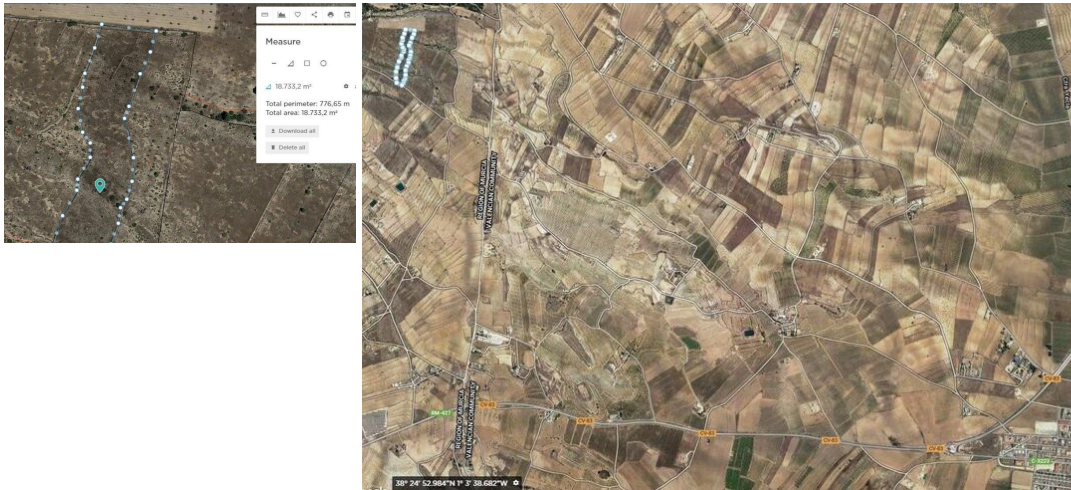

Другие продается в Torrevieja, Alicante
29.995€

This legal building plot is located in Jumilla. The plot has 18671 m2 m2. You will can build your dream house in Spain, and enjoy the lovely views from this land. We are specialists in the Costa Blanca and Costa Calida specialising in the Alicante and Murcia Inland regions with a particular emphasis on Elda, Pinoso, Aspe, Elche and surrounding areas. We are an established, well known and trusted company that has built a solid reputation amongst buyers and sellers since we began trading in 2004. We offer a complete service with no hidden charges or surprises, starting with sourcing the property, right through to completion, and an unrivalled after sales service which includes property management, building services, and general help and advice to make your new house a home. With a portfolio of well over 1400 properties for sale, we are confident that we can help, so just let us know your preferred property, budget and location, and we will do the rest.

 0 спальни

 0 ванные комнаты

 18.671m² Размер участка