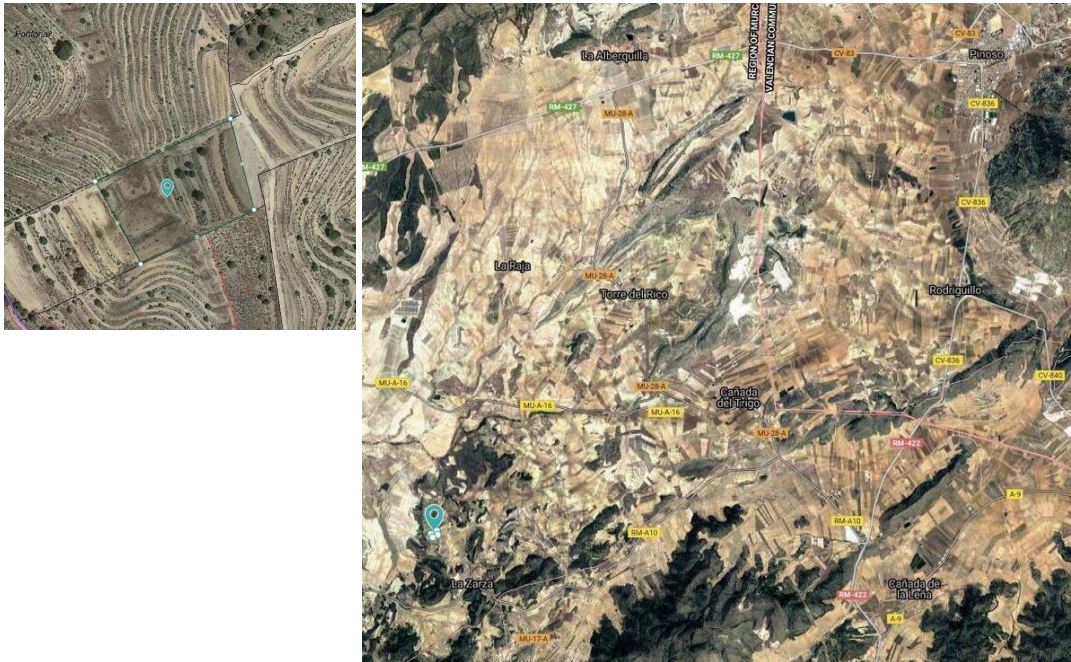

Другие продается в Torrevieja, Alicante
29.995€

This legal building plot is located in Jumilla. The plot has 8825 m2 m2. You will can build your dream house in Spain, and enjoy the lovely views from this land. We are specialists in the Costa Blanca and Costa Calida specialising in the Alicante and Murcia Inland regions with a particular emphasis on Elda, Pinoso, Aspe, Elche and surrounding areas. We are an established, well known and trusted company that has built a solid reputation amongst buyers and sellers since we began trading in 2004. We offer a complete service with no hidden charges or surprises, starting with sourcing the property, right through to completion, and an unrivalled after sales service which includes property management, building services, and general help and advice to make your new house a home. With a portfolio of well over 1400 properties for sale, we are confident that we can help, so just let us know your preferred property, budget and location, and we will do the rest.