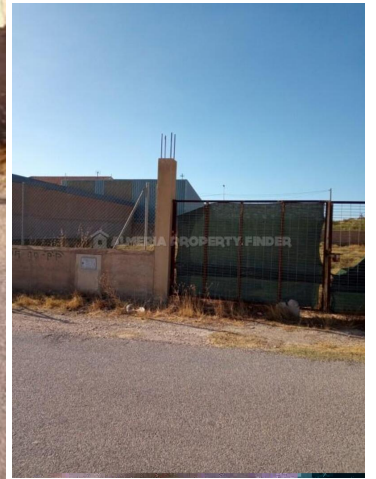

Landa för långsiktig hyra i Albox, Almería

200€ p/m

Terreno Maria - Land in the Albox area.

A beautiful and well-located site for rent just outside the center of Albox. The site is located in the vicinity of the industry. The street where the site is located will be widened in the future to provide better access for trucks to supply the traders.

This terrain has an area of 800 m² and is equipped with electricity and water connections and is completely surrounded by a stone wall and wire.

This makes the site ideal for the storage of goods. A mobile unit can always be placed on the site to serve as an office for the storage or sale of goods such as building materials, for example.