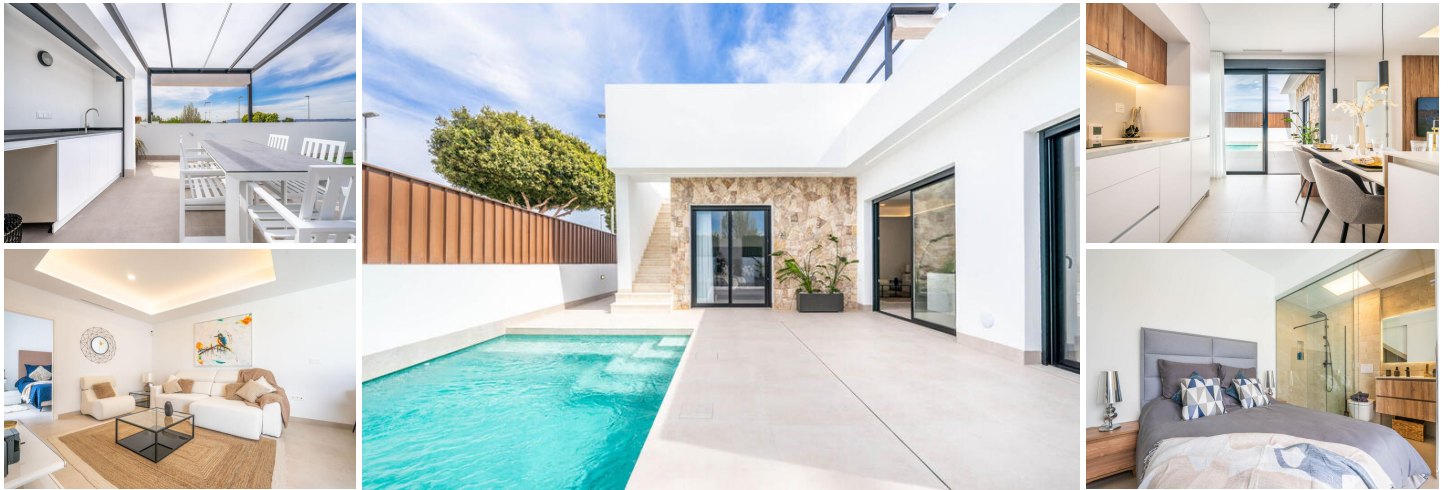

3 bedroom Villa for sale in Roldan, Murcia

389,950€

New Build 3 bedroom villas with lots included!

Parking to the front, feature stone walling, rear private swimming pool, large roof solarium and a storage room in Roldan, Torre-Pacheco.

The villas are designed on one level with elevated ceiling to the kitchen area, each villa boasts wrap around terrace / sun zones on the ground floor and a large private solarium on the first floor to enjoy hours of sunshine, all year round.

3 bedrooms (master bedroom en-suite) and separate family bathroom designed with a contemporary 'eco' style and open plan concept, comprising a fitted kitchen and lounge-dining room, a storage room to the front and a private summer patio area.

Feature angled walls and stone cladding to the front and stairwell, really makes this villa pop with style

- | | | |
|--|---|---|
|  3 bedrooms |  2 bathrooms |  80m ² Build size |
|  189m ² Plot size | <input checked="" type="checkbox"/> Swimming Pool | <input checked="" type="checkbox"/> close to all amenities |
| <input checked="" type="checkbox"/> lounge dining area | <input checked="" type="checkbox"/> air conditioning | <input checked="" type="checkbox"/> garden |
| <input checked="" type="checkbox"/> terrace | <input checked="" type="checkbox"/> roof terrace | <input checked="" type="checkbox"/> off road parking |
| <input checked="" type="checkbox"/> pool | <input checked="" type="checkbox"/> partly furnished | <input checked="" type="checkbox"/> open plan kitchen |