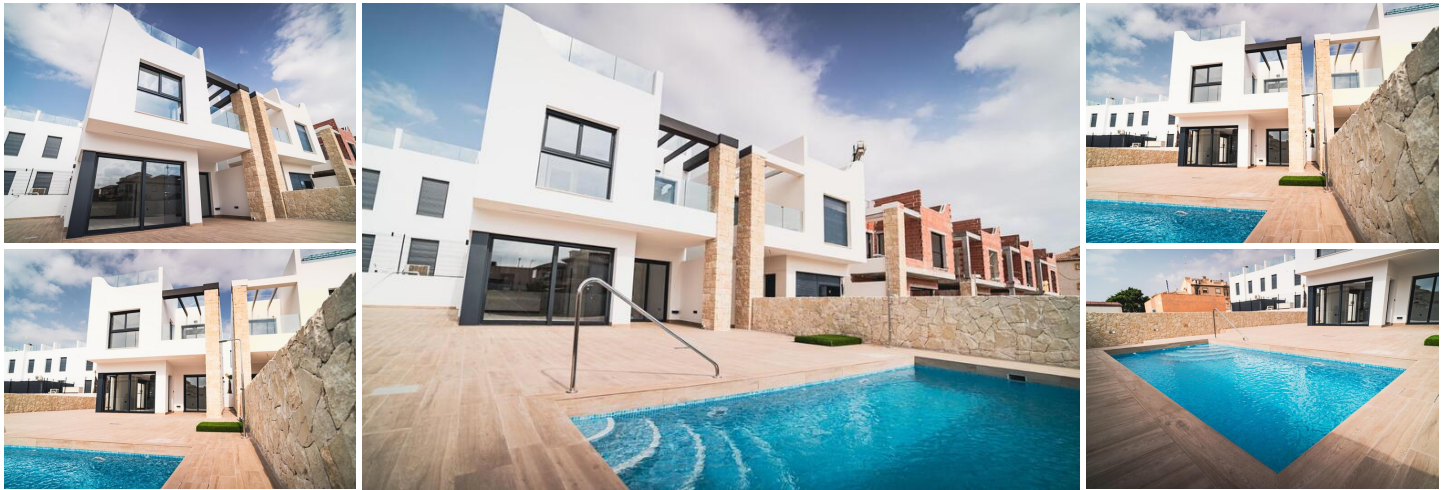

4 bedroom Villa for sale in Pilar de la Horadada, Alicante

575,000€

New Build Bungalows and Villas in Pilar de la Horadada

Modern Homes Near the Beach

Discover this exclusive new residential complex in Pilar de la Horadada, offering bungalows and villas just 2 km from the beach. Designed for comfort and style, these homes provide an excellent opportunity to enjoy life on the Costa Blanca.

Spacious and Stylish Properties

This development offers 2, 3, or 4-bedroom homes with 2 or 3 bathrooms and private parking. Choose from:
 Ground-floor bungalows with a private garden.
 Top-floor bungalows featuring a private solarium.
 Independent villas with a private pool.

Each property is built with high-quality materials and modern finishes, including:

- Ducted air conditioning pre-installation.
- Aluminum exterior carpentry, double glazing, and injected aluminum shutters.
- Security entrance door for added peace of mind.
- Aerothermal system for efficient hot water production.
- Built-in wardrobes in bedrooms.
- Fully equipped bathrooms with furniture and shower screens.