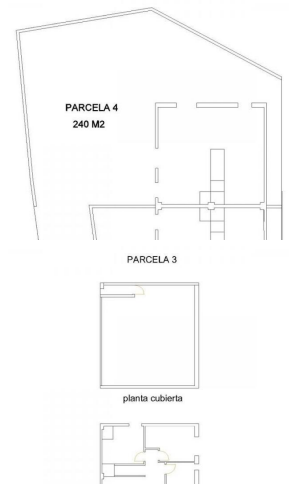

Commercial Property for sale in Vera, Almería

84,800€

Adaptable Warehouse with Plot For Sale in Vera Pueblo, Almería, Andalusia.

Versatile warehouse with excellent potential, located on the outskirts of Vera Pueblo, Almería. Set on a 200 m² plot, this spacious 122 m² property offers two floors and a non-trafficable roof. With a completed exterior finish and an open-plan interior, it provides a flexible canvas to suit a variety of uses, from business operations to a stylish office or even tourist flats, thanks to its industrial land classification.

The property is designed with convenience and adaptability in mind. The bright, open-plan layout allows you to fully customise the interior to your specific needs. Completed with high-quality white plasterwork, lacquered doors, and windows, the warehouse provides a clean and modern exterior finish ready to complement any design vision. Its spacious double floors ensure plenty of room for your professional or residential projects. There is the option to purchase the warehouse next door, which is also for sale. This would provide 244m² of built area between the 2 warehouses and 440m² of plot (see our ref. ME2993).

Convenience meets practicality with this well-located property. Situated just minutes from essential services, including supermarkets, petrol stations, banks, and schools, the warehouse is also close to major transport links. The property benefits from distant sea views and is strategically positioned to offer easy access to Vera Pueblo's amenities. Whether for business or development, this is a fantastic opportunity to secure a versatile space in a prime location.

- Key Features: 122 m² open-plan warehouse on a 200 m² plot.
- Flexible Use: Ideal for a business, office, or tourist flat development.
- Interior Customization: Two floors with a non-trafficable roof, open-plan interior.

🛏 0 bedrooms
📏 200m² Plot size

🚿 0 bathrooms

🏠 122m² Build size