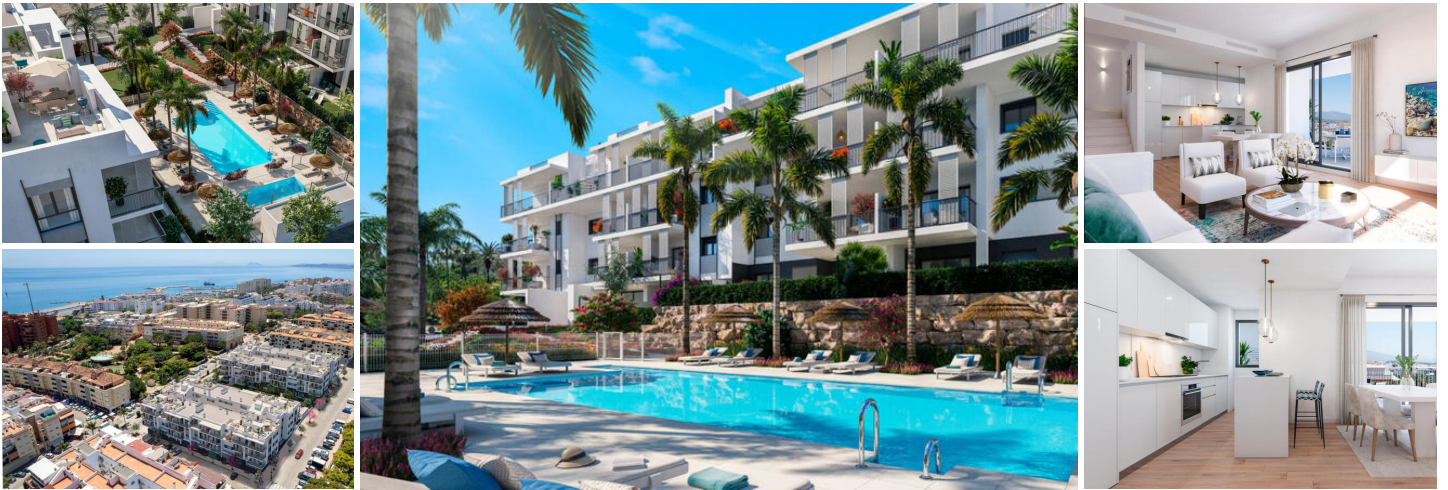

2 bedroom Apartment for sale in Estepona, Málaga

502,000€

Last property for sale!

Stunning new development of brand new luxury apartments in the very sought after area of Estepona, Malaga (Costa del Sol)

This development consists in total of 102 apartments and penthouses with 1, 2 and 3 bedrooms, with constructed areas of up to 103sqm, terraces of up to 97sqm and gardens on the ground floor of up to 52sqm. It is a residential complex with the highest standards of architecture, energy saving and sustainability, which also has privileged common areas such as its gardens, two swimming pools, the children's play area, the barbecue area or the coworking space. All units include underground parking and some of the units will also have a storage room.

This is the great opportunity for those who want it all. This magnificent development, located 5 minutes from the center of Estepona and La Rada beach, is perfect for those looking for a permanent or second home by the sea and definitely for those who are looking at making a profitable investment.