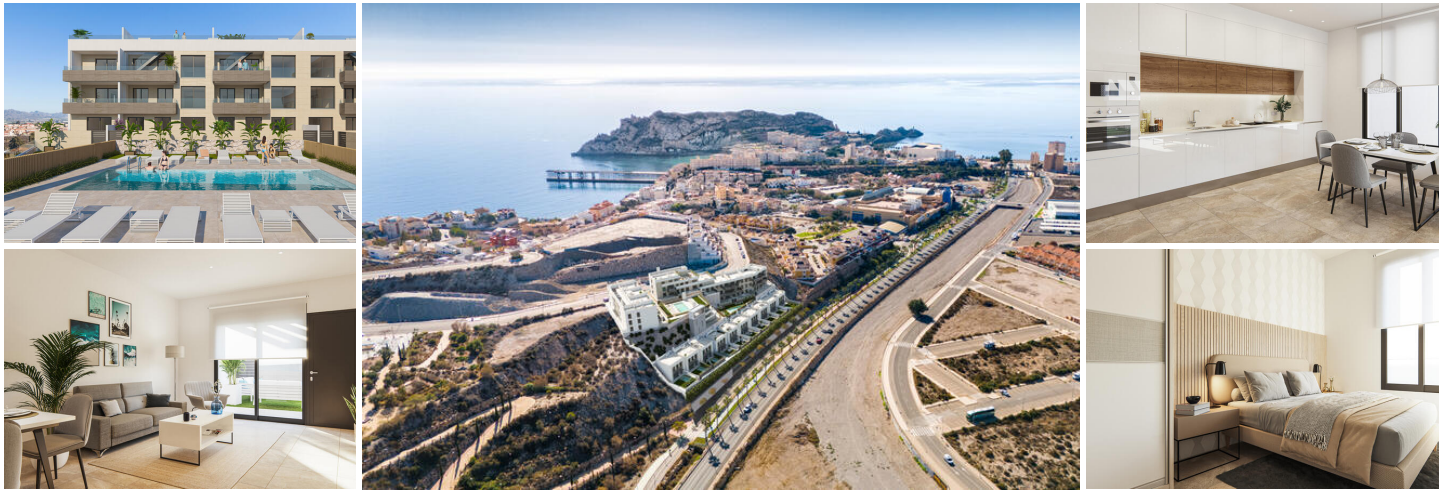

2 bedroom Apartment for sale in Aguilas, Murcia

203,000€

Brand new luxury apartments with 2 or 3 bedrooms in Aguilas, Murcia near the beach (750 metres). A luxurious complex of 36 properties distributed over 4 blocks with communal gardens and swimming pools. It has large terraces on the ground floors, and solariums on the upper floors.

Every property consists of a spacious and bright living/dining room, a modern open plan fully equipped kitchen (integrated refrigerator, induction hob, extractor, column oven and microwave, and integrated dishwasher), two bedrooms with electric shutters and fitted wardrobes, two bathrooms (one is en-suite), intercom system, LED lighting (interior/exterior), pre-installation for air conditioning (hot/cold) throughout the property, a large south/west facing terrace. Parking and storage room in the basement.

There is a landscaped communal garden with swimming pool to enjoy the sun all year long!

Close to the beautiful white sandy beaches (Playa Amarilla, Playa del Hornillo) and all local amenities.

- | | | |
|--|---|---|
|  2 bedrooms |  2 bathrooms |  81m ² Build size |
|  103m ² Plot size | <input checked="" type="checkbox"/> Swimming Pool | <input checked="" type="checkbox"/> Modern |
| <input checked="" type="checkbox"/> Near beach | <input checked="" type="checkbox"/> Near town | <input checked="" type="checkbox"/> Near city |
| <input checked="" type="checkbox"/> Near airport | <input checked="" type="checkbox"/> Near golf | <input checked="" type="checkbox"/> Near schools |
| <input checked="" type="checkbox"/> Near hospital | <input checked="" type="checkbox"/> Sea views | <input checked="" type="checkbox"/> Mountain views |
| <input checked="" type="checkbox"/> City views | <input checked="" type="checkbox"/> Air conditioning | <input checked="" type="checkbox"/> Superfast Fiber Internet |
| <input checked="" type="checkbox"/> Off road parking | <input checked="" type="checkbox"/> Level plot | |