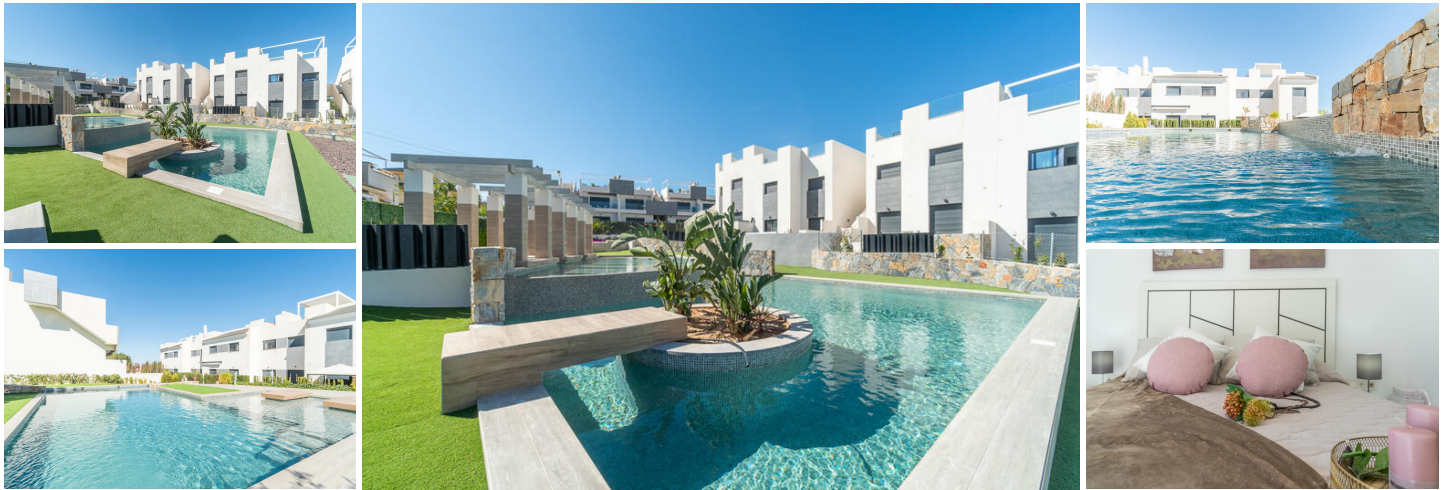

## 3 bedroom Apartment for sale in Torrevieja, Alicante

280,000€

This is an exclusive residential complex comprising ground floor apartments with private garden and top floor units with rooftop terrace/solarium, situated in Los Balcones de Torrevieja, Alicante, one of the best areas of touristic interest on the Costa Blanca. Where you can enjoy fabulous views thanks to its location, surrounded by the unbeatable and privileged natural setting of the Laguna Rosa de Torrevieja as well as its proximity to the local beaches of Torrevieja and Orihuela Costa.

Every property consists of a lounge/dining room, an open plan fully equipped kitchen, three bedrooms with fitted wardrobes, two bathrooms with underfloor heating, electric shutters, alarm system, a large terrace, a rooftop terrace/solarium or a garden, where you can enjoy the magnificent views. The complex also has large communal green areas with a large swimming pool, green zones and parking spaces. Garages and storage rooms are also available.