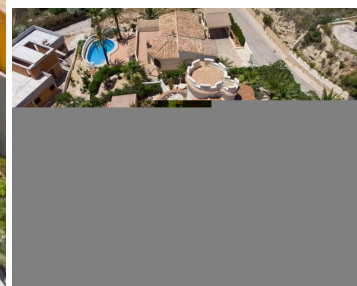

## 5 bedroom Villa for sale in Benitachell, Alicante

585,000€

This traditional villa is located in the Cumbre del Sol residential resort. There are sea views from the terrace as well as from all rooms. The villa is spread over three floors. The ground floor comprises a lounge with a fireplace, a dining room, a kitchen, three double bedrooms, one with an en suite bathroom, a separate bathroom, a naya and a terrace. In the tower there is a fourth bedroom with access to the roof terrace where you can enjoy breathtaking 180° views. The basement comprises a fifth bedroom with a bathroom and a storage room. Outside is a swimming pool with a large terrace, an outdoor shower and an outdoor kitchen with a barbecue. There is also large driveway and a carport with space for two cars. The villa is surrounded by a Mediterranean garden with automatic irrigation. Cumbre del Sol is located in Benitachell municipality between Jávea and Moraira. Several beautiful beaches are less than a km away, there is also a large international school, a supermarket, a pharmacy and several bars and restaurants.