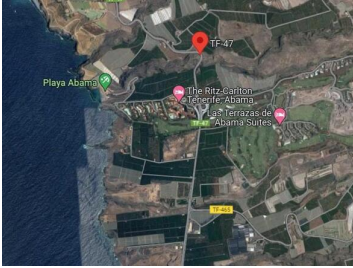

Land for sale in Guia de Isora, Tenerife

1,499,000€

This land is at TF-47, , Adeje, Santa Cruz de Tenerife. It is a sunny land that has 800 m2 .

It includes vistas al mar, south orientated, urbano, mountain views, urban and buildable.

-  0 bedrooms
- edificable
- urbanizable
- vistas al monte

-  0 bathrooms
- orientación sur
- urbano

-  800m² Plot size
- soleado
- vistas al mar