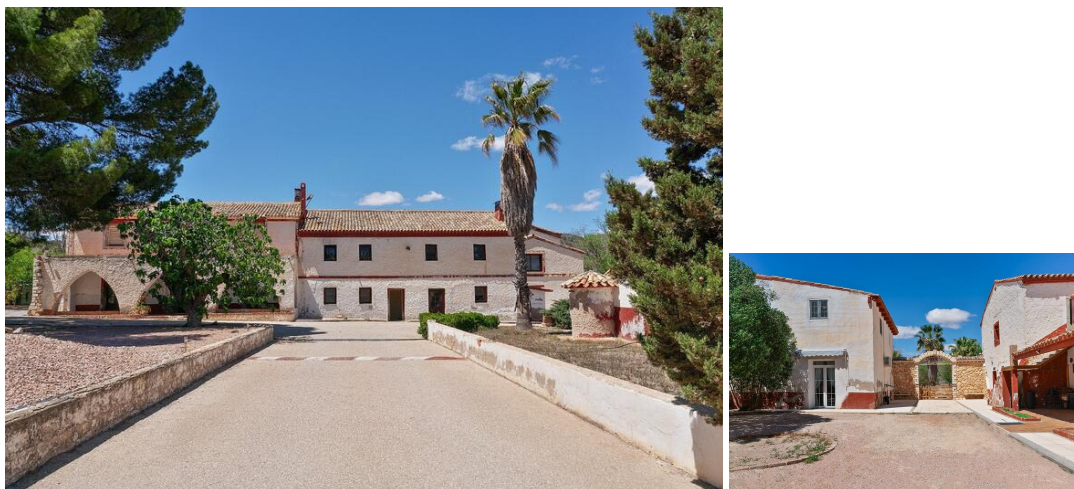

12 soveværelse Landsted til salg i Yecla, Murcia

645.000€

Traditional 30 bedroom Farmhouse, Estate

Country estate ~ Yecla Murcia

€699,995

an exclusive countryside estate set in a valley with an eye-catching landscape of vineyards, almond and olive farms, tall mountains and woodlands. The estate is set on a 10.8 hectare (108,000m²) Private plot with equestrian facilities for 10+ horses.

The property dates back to the early 1900's as one of the largest estates in the area the property is steeped in history, in total there are 30 bedrooms providing room for an amazing business in rural tourism or multi family living. The property is divided into four homes and has many entrances and exits that all lead to an internal courtyard.

The remaining 3 properties are a blank canvas for you to re-design into something wonderful. Ideal as a casa rural property would be a great investment for a work from home business to complete as you go.

Driving into the estate you can't help but be inspired by the long driveway and mountainous backdrop as the property grows larger with every meter you move. Spring flowers are blossoming in the fields and the sounds of the birds singing in the morning and due on the grass. A wedding venue comes to mind! the property is beautiful in every way, imagine fields of bright purple lavender surrounding a rose covered pavilion (Picture perfect)