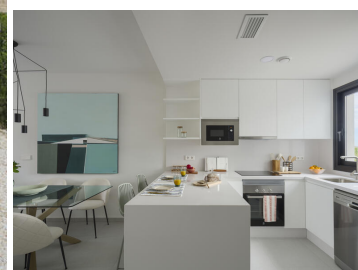

2 bedroom Townhouse for sale in Campo de Golf, Murcia

229,000€

New Build residential of beautiful townhouses in Altaona Golf resort, Murcia. Located in a privileged environment where we can live quietly, in contact with nature and the mountains, we achieve quality of life, fresh air and open spaces. Beautiful 1 level townhouses at Altaona Golf and Country Village are perfect for embracing the Mediterranean lifestyle. Sunny homes designed with an outdoor lifestyle in mind, has 2 bedrooms, 2 bathrooms, open plan kitchen with lounge area, big solarium, front and back gardens with space for a pool. An options private pool at an extra cost. Exclusive New Build residential located in Altaona Golf just 15 minutes by car from the center of Murcia capital and 20 minutes from the beaches you can enjoy the tranquility and security offered by the Golf Course that has 18 holes and the comfort to live close to all services. Murcias airport Corvera only 15 minutes drive away.