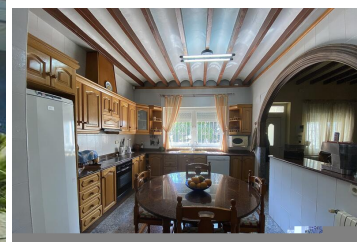

6 bedroom Commercial Property for sale in Monóvar, Alicante

669,995€

Large Country House with industrial marble cutting workshop/warehouse. The house has a size of 450m² and the marble workshop with cutting machinery has a size of 500m². The total plot size is 200,000m² all fenced, and 40.000m² with grape plantation.

The house has 6 bedrooms, 3 bathrooms, an outside toilet, a 20m² terrace, 2 garages (total capacity for 4 cars), 2 complete kitchens, a 40m² interior courtyard, a party-dining room with a kitchen, BBQ and wood oven.

Outside there is a 70m³ swimming pool and a 600m³ reservoir water deposit for irrigation, a car port for 10 cars and a tennis court with goalposts.

The workshop/business side has a changing room, a bathroom, 50m² office with a toilet and 3 industrial warehouses.

Monovar is an excellent place to take a break from the stressful city, it's a very quiet town with a population of just over 12,000. People here are very polite and friendly, always keen to help. The town has several supermarkets (Mercadona, Hiperber...) which are easy to access and open Monday to Saturday, a weekly market and a good 24h medical centre. There are various parks where you can take your children, and a good choice of pubs to have a drink and restaurants where you can try local and Mediterranean food.

In Monovar there's also an indoor swimming pool open all year, with a spa and sauna, as well as a gym with personal trainers, zumba classes, spinning, yoga etc. Monovar is only 30 minutes away from the city of Alicante, the airport and beaches. In September Monovar celebrates its local fiestas with a lot of events where everyone is welcome.

The city of Elda & Petrer is less than a 10 minutes drive away which has a large Hospital with English speaking doctors

6 bedrooms	4 bathrooms	450m² Build size
200,000m² Plot size	Barbecue	Furnished
Dressing room	White goods	Terrace
Garage	Fireplace	Electric gates
Fenced plot	Mains electric	Mains water
Cess Pit / Septic Tank