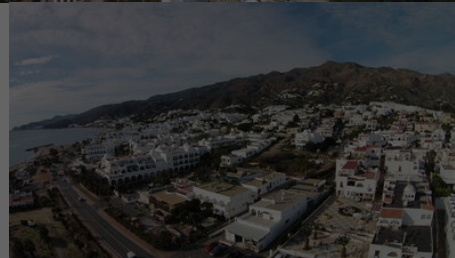

Your Best Choice to find Properties for Sale or Rent in Spain

More Spanish Properties For Sale in These Provinces